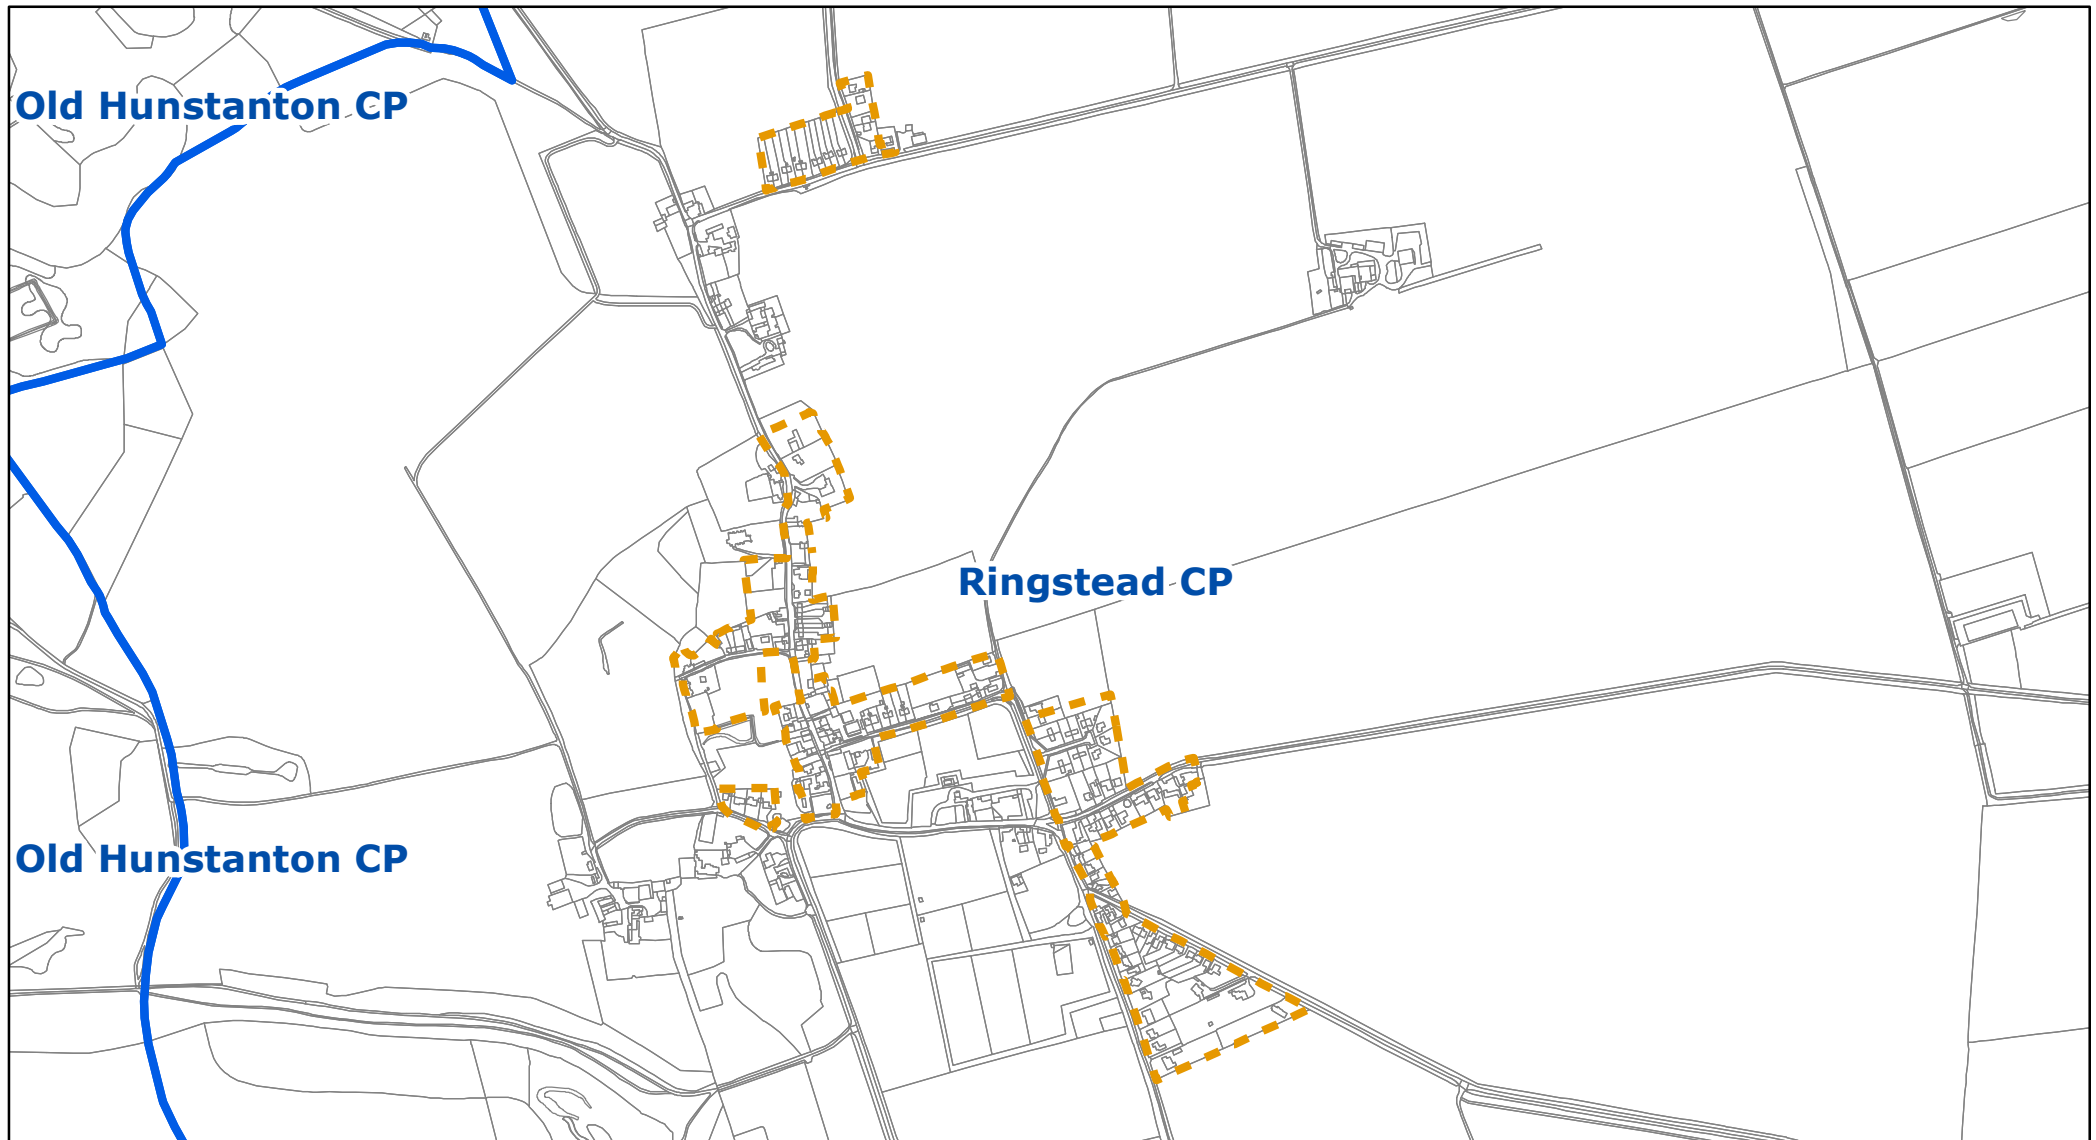

Borough Council of King's Lynn & West Norfolk Tel. 01553 616200 Email: ldf@west-norfolk.gov.uk	Title Suggested Development Boundary Ringstead		Scale 1:10,000	Legend suggested new development boundary Parish Boundary
	Project / Details Local Plan review (2016 - 2036) 'Smaller Villages and Hamlets Boundary Suggestions'		Date 05/07/2017	
		Drawn by / Department FB/PP		
		Drawing / Reference Number 014		© Crown copyright and database rights 2017 Ordnance Survey 100024314