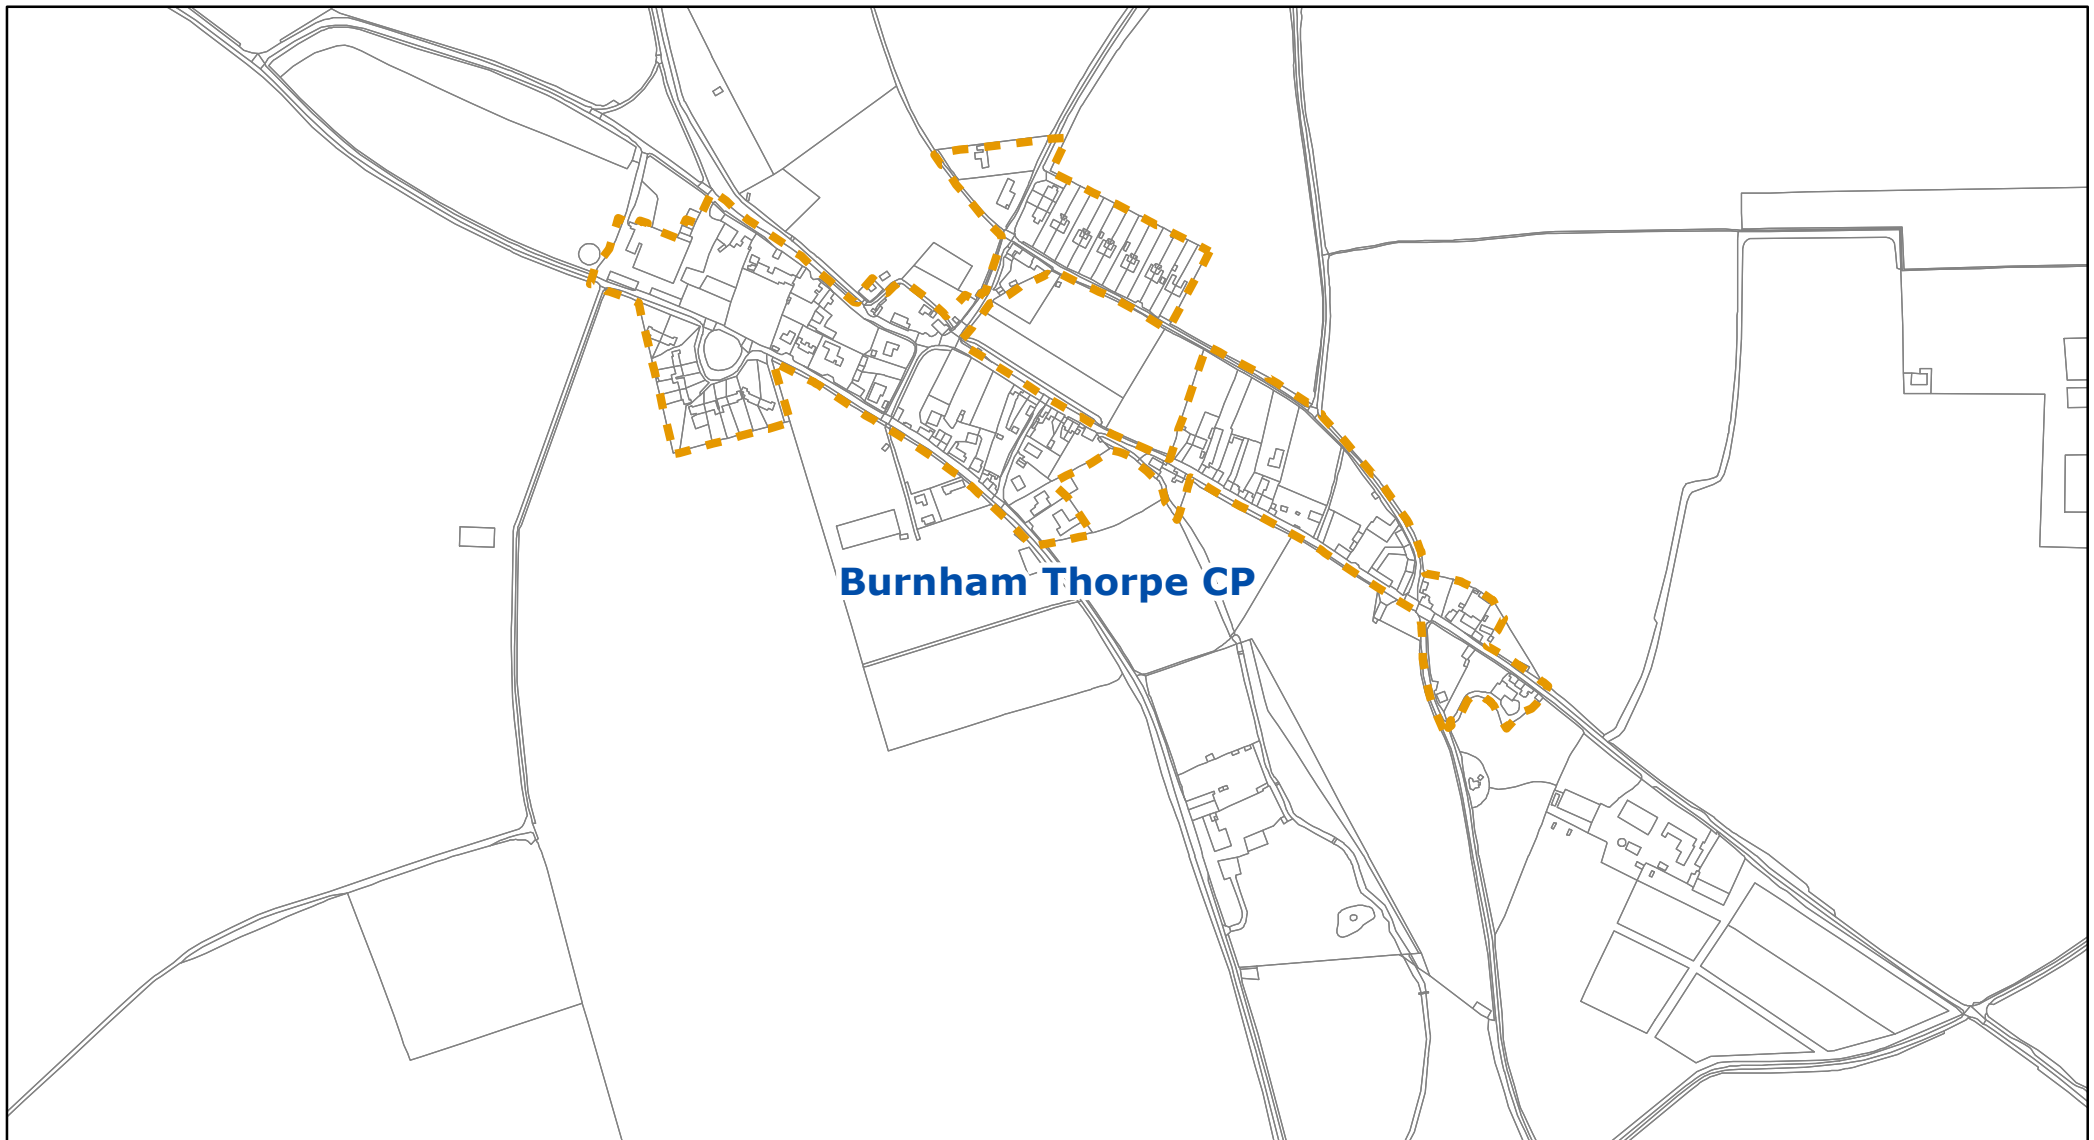

Borough Council of King's Lynn & West Norfolk Tel. 01553 616200 Email: ldf@west-norfolk.gov.uk	Title Suggested Development Boundary Burnham Thorpe		Scale 1:6,000	Date 03/07/2017	Legend suggested new development boundary Parish Boundary	
	Project / Details Local Plan review (2016 - 2036) 'Smaller Villages and Hamlets Boundary Suggestions'		Drawn by / Department FB/PP			Drawing / Reference Number 004

© Crown copyright and
database rights 2017
Ordnance Survey 100024314