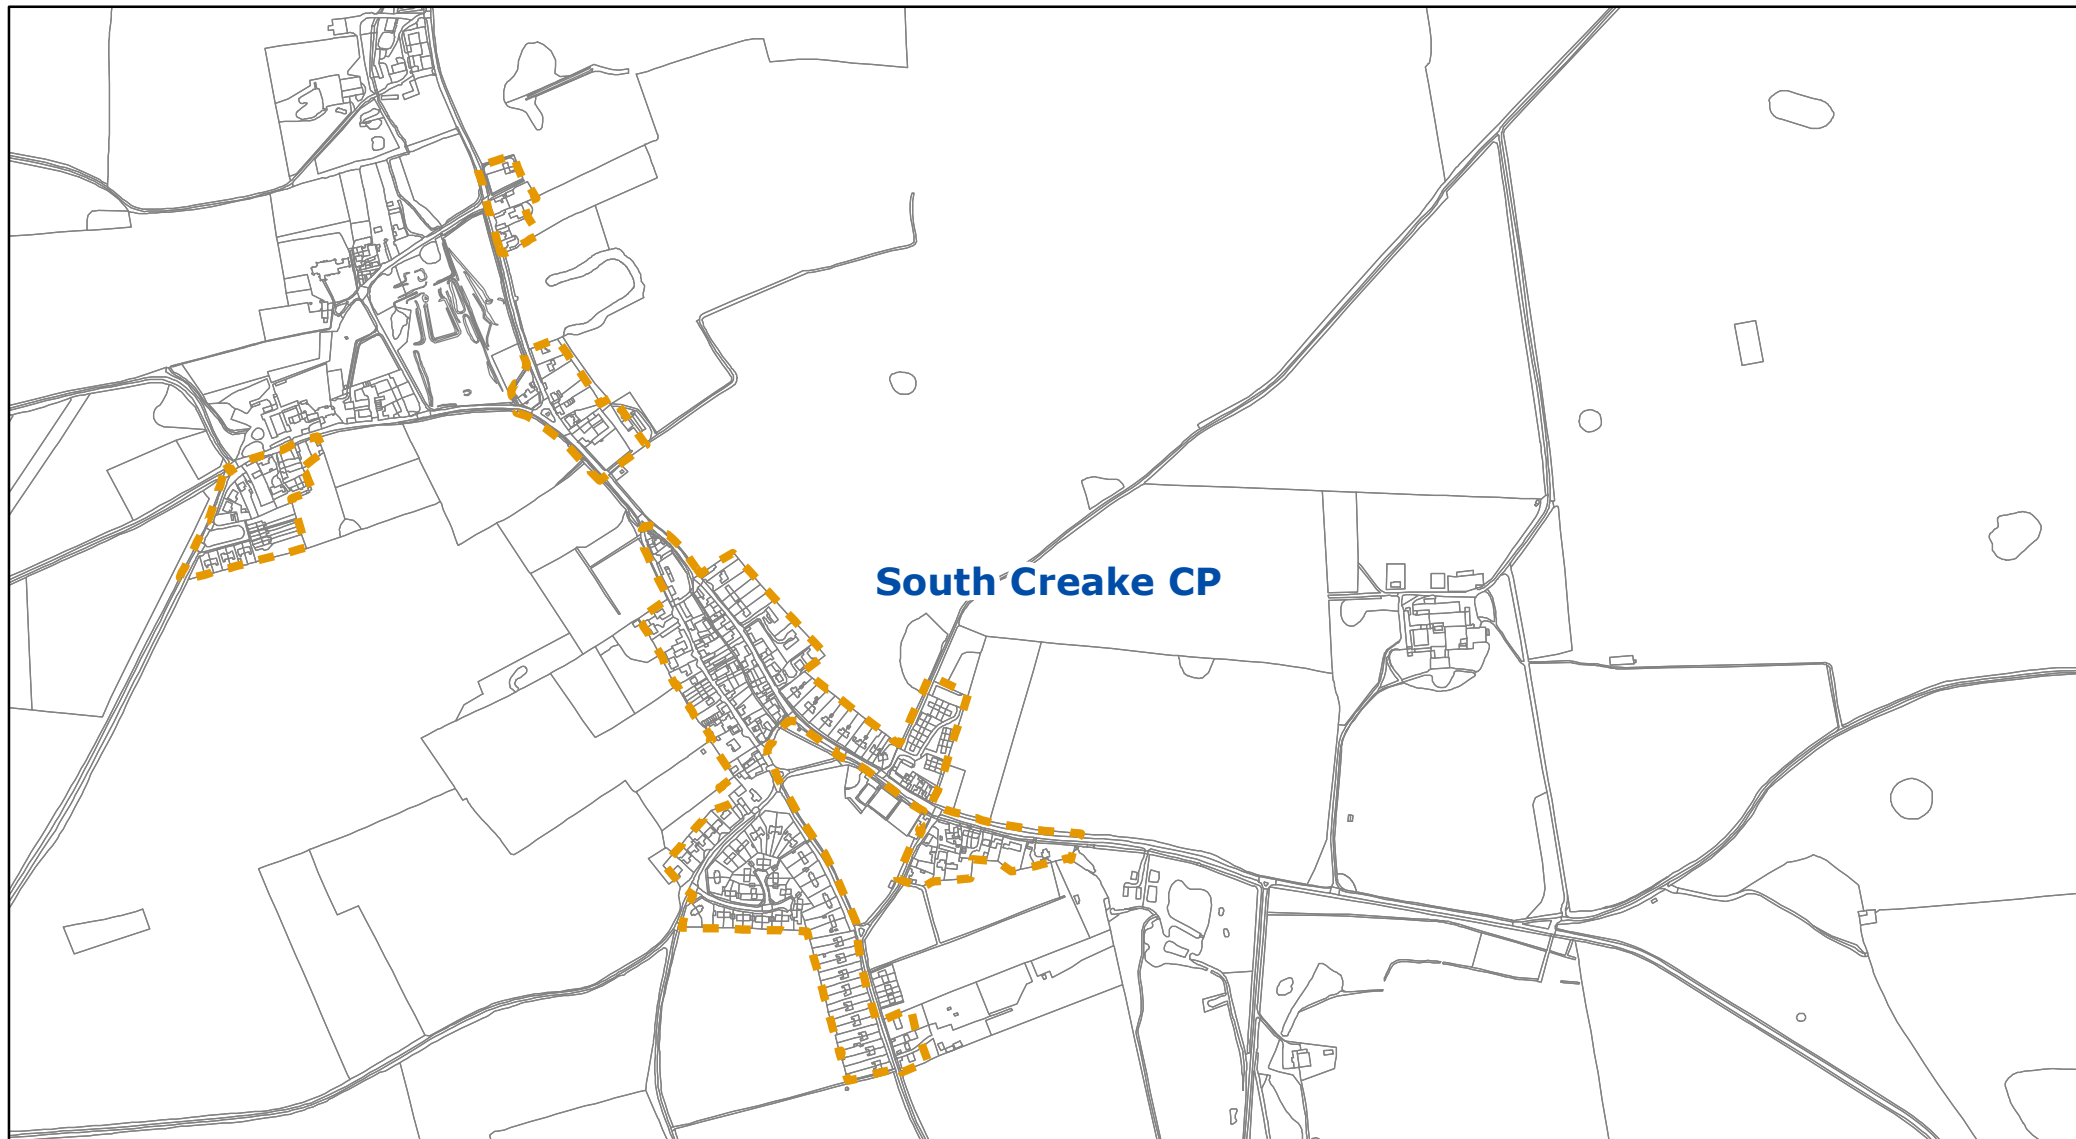

Borough Council of King's Lynn & West Norfolk Tel. 01553 616200 Email: ldf@west-norfolk.gov.uk	Title Suggested Development Boundary South Creake		Scale 1:10,000	Legend suggested new development boundary Parish Boundary	© Crown copyright and database rights 2017 Ordnance Survey 100024314
	Project / Details Local Plan review (2016 - 2036) 'Smaller Villages and Hamlets Boundary Suggestions'		Date 03/07/2017		
			Drawn by / Department FB/PP		
			Drawing / Reference Number 009