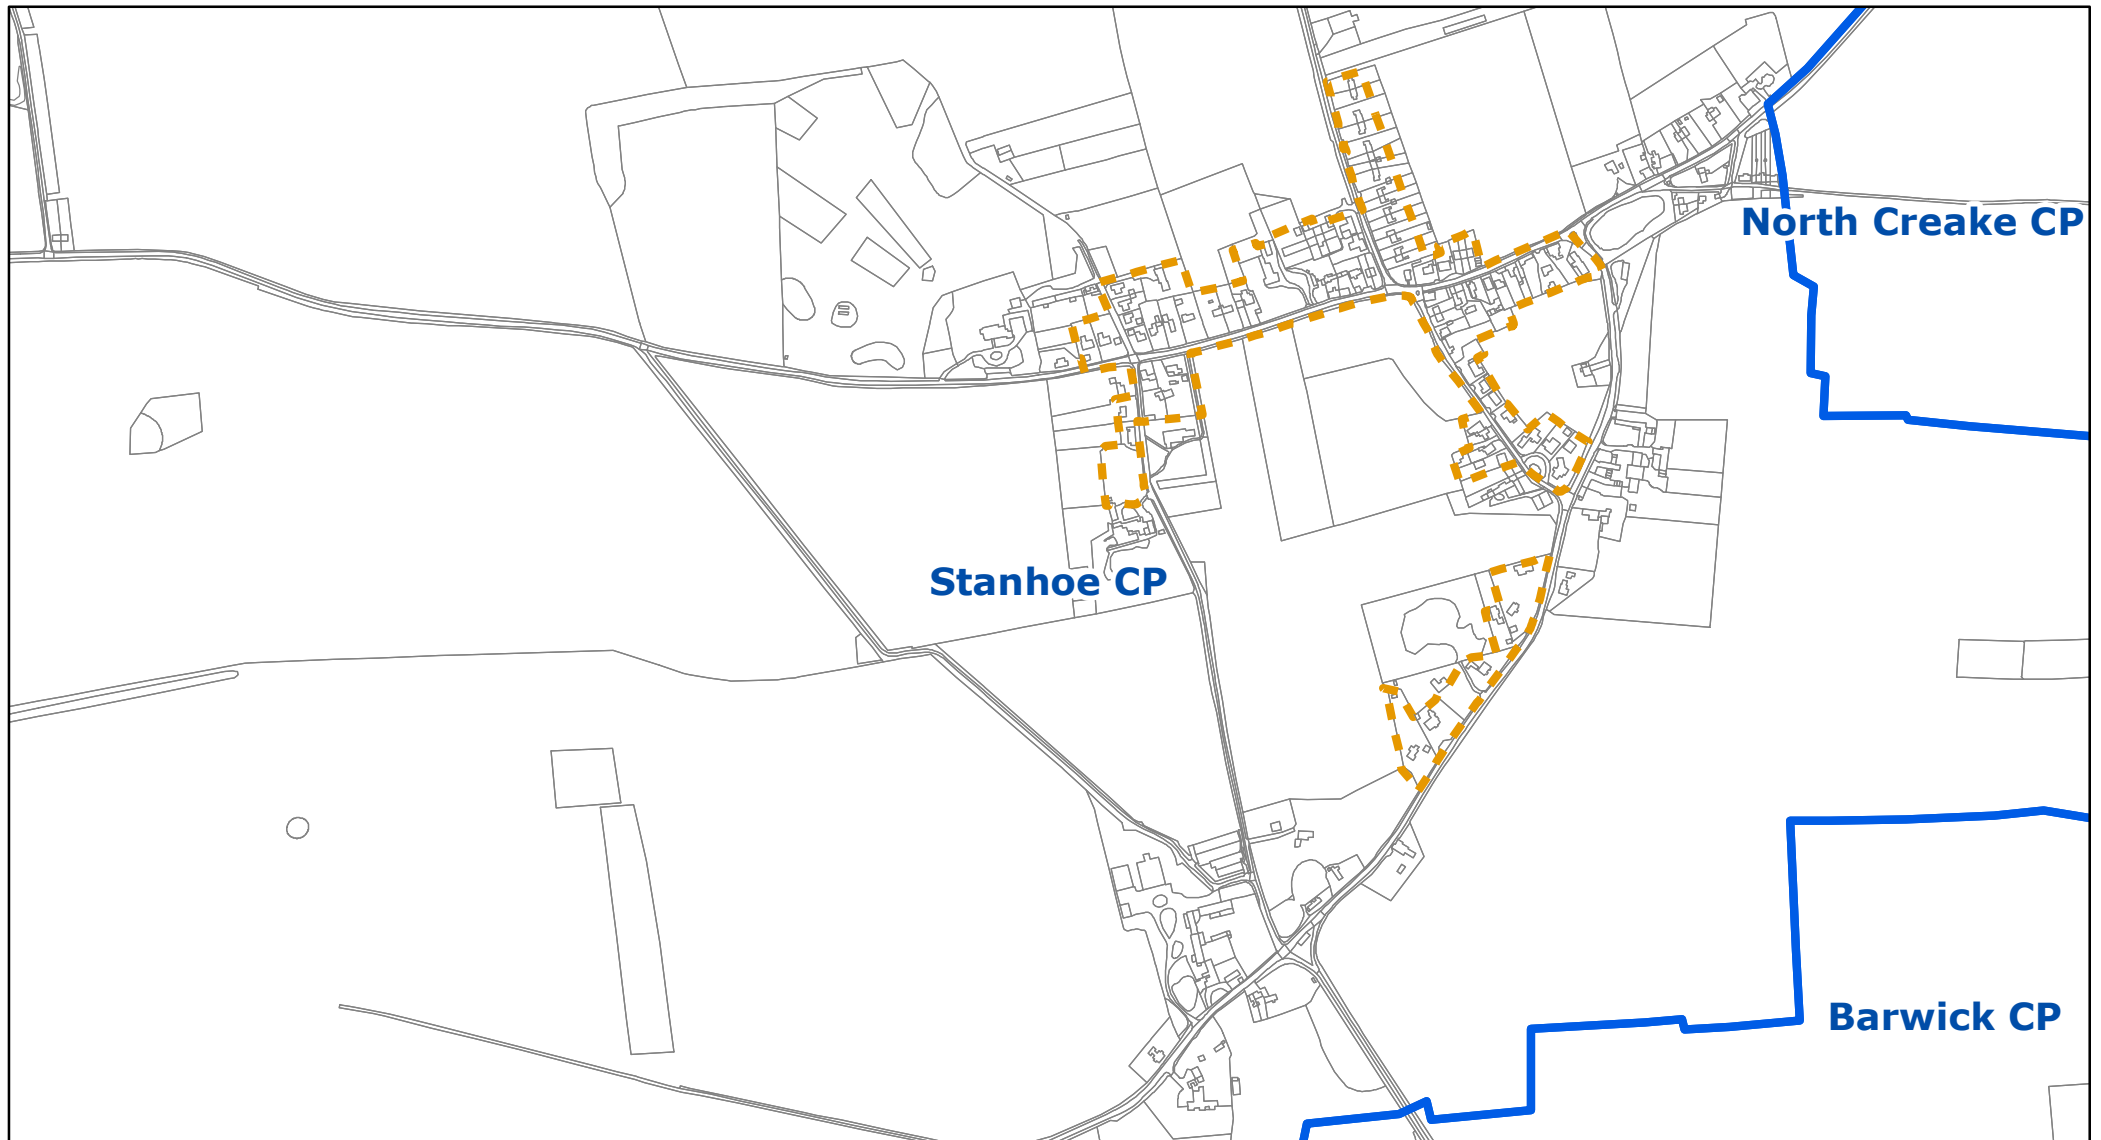

Borough Council of King's Lynn & West Norfolk Tel. 01553 616200 Email: ldf@west-norfolk.gov.uk	Title Suggested Development Boundary Stanhoe		Scale 1:8,000	Legend suggested new development boundary Parish Boundary	© Crown copyright and database rights 2017 Ordnance Survey 100024314
			Date 03/07/2017		
	Project / Details Local Plan review (2016 - 2036) 'Smaller Villages and Hamlets Boundary Suggestions'	Drawn by / Department FB/PP	Drawing / Reference Number 010