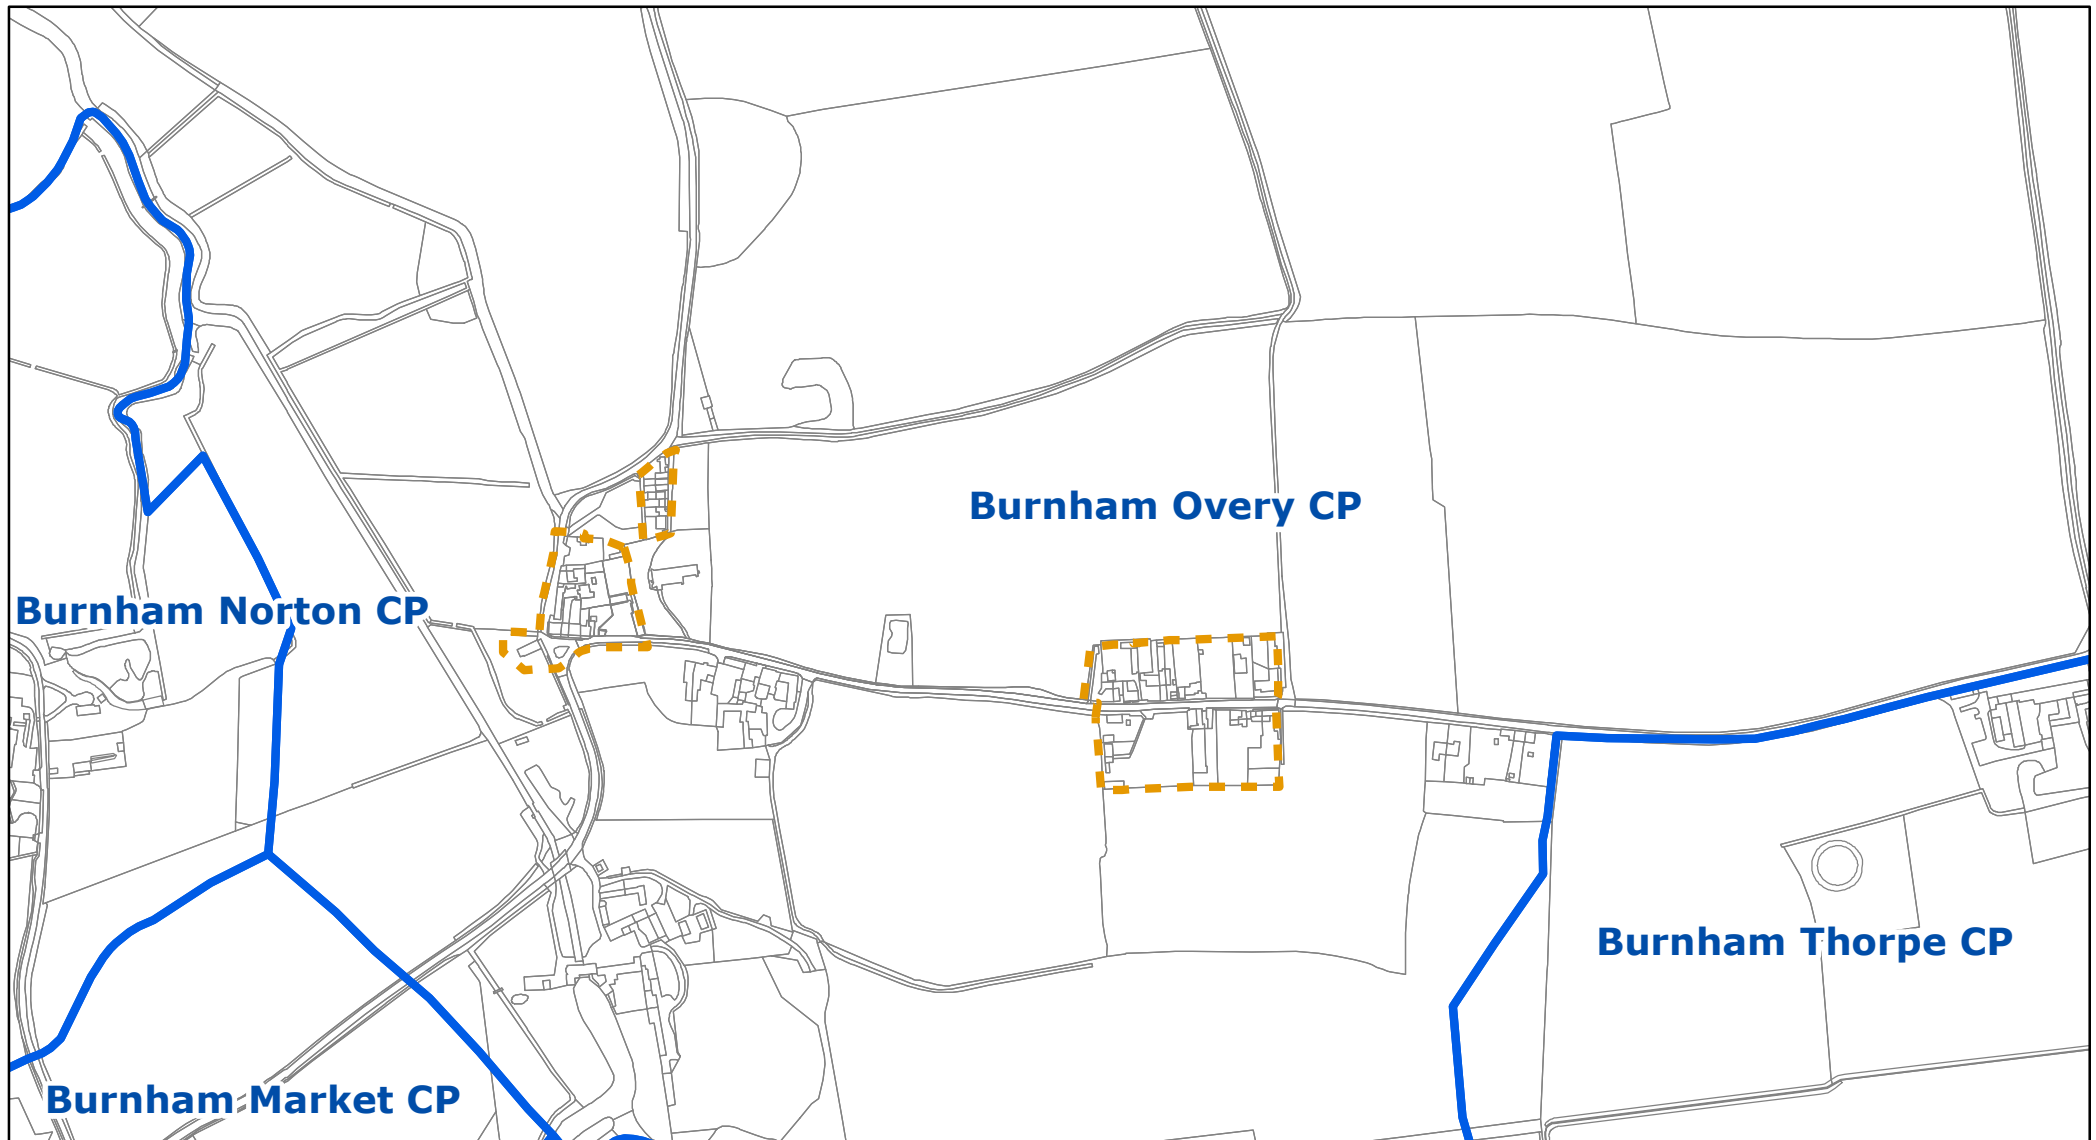

Borough Council of King's Lynn & West Norfolk Tel. 01553 616200 Email: ldf@west-norfolk.gov.uk	Title Suggested Development Boundary Burnham Overy Town		Scale 1:6,000	Legend suggested new development boundary Parish Boundary	
	Project / Details Local Plan review (2016 - 2036) 'Smaller Villages and Hamlets Boundary Suggestions'		Date 03/07/2017		Drawn by / Department FB/PP
			Drawing / Reference Number 003	© Crown copyright and database rights 2017 Ordnance Survey 100024314