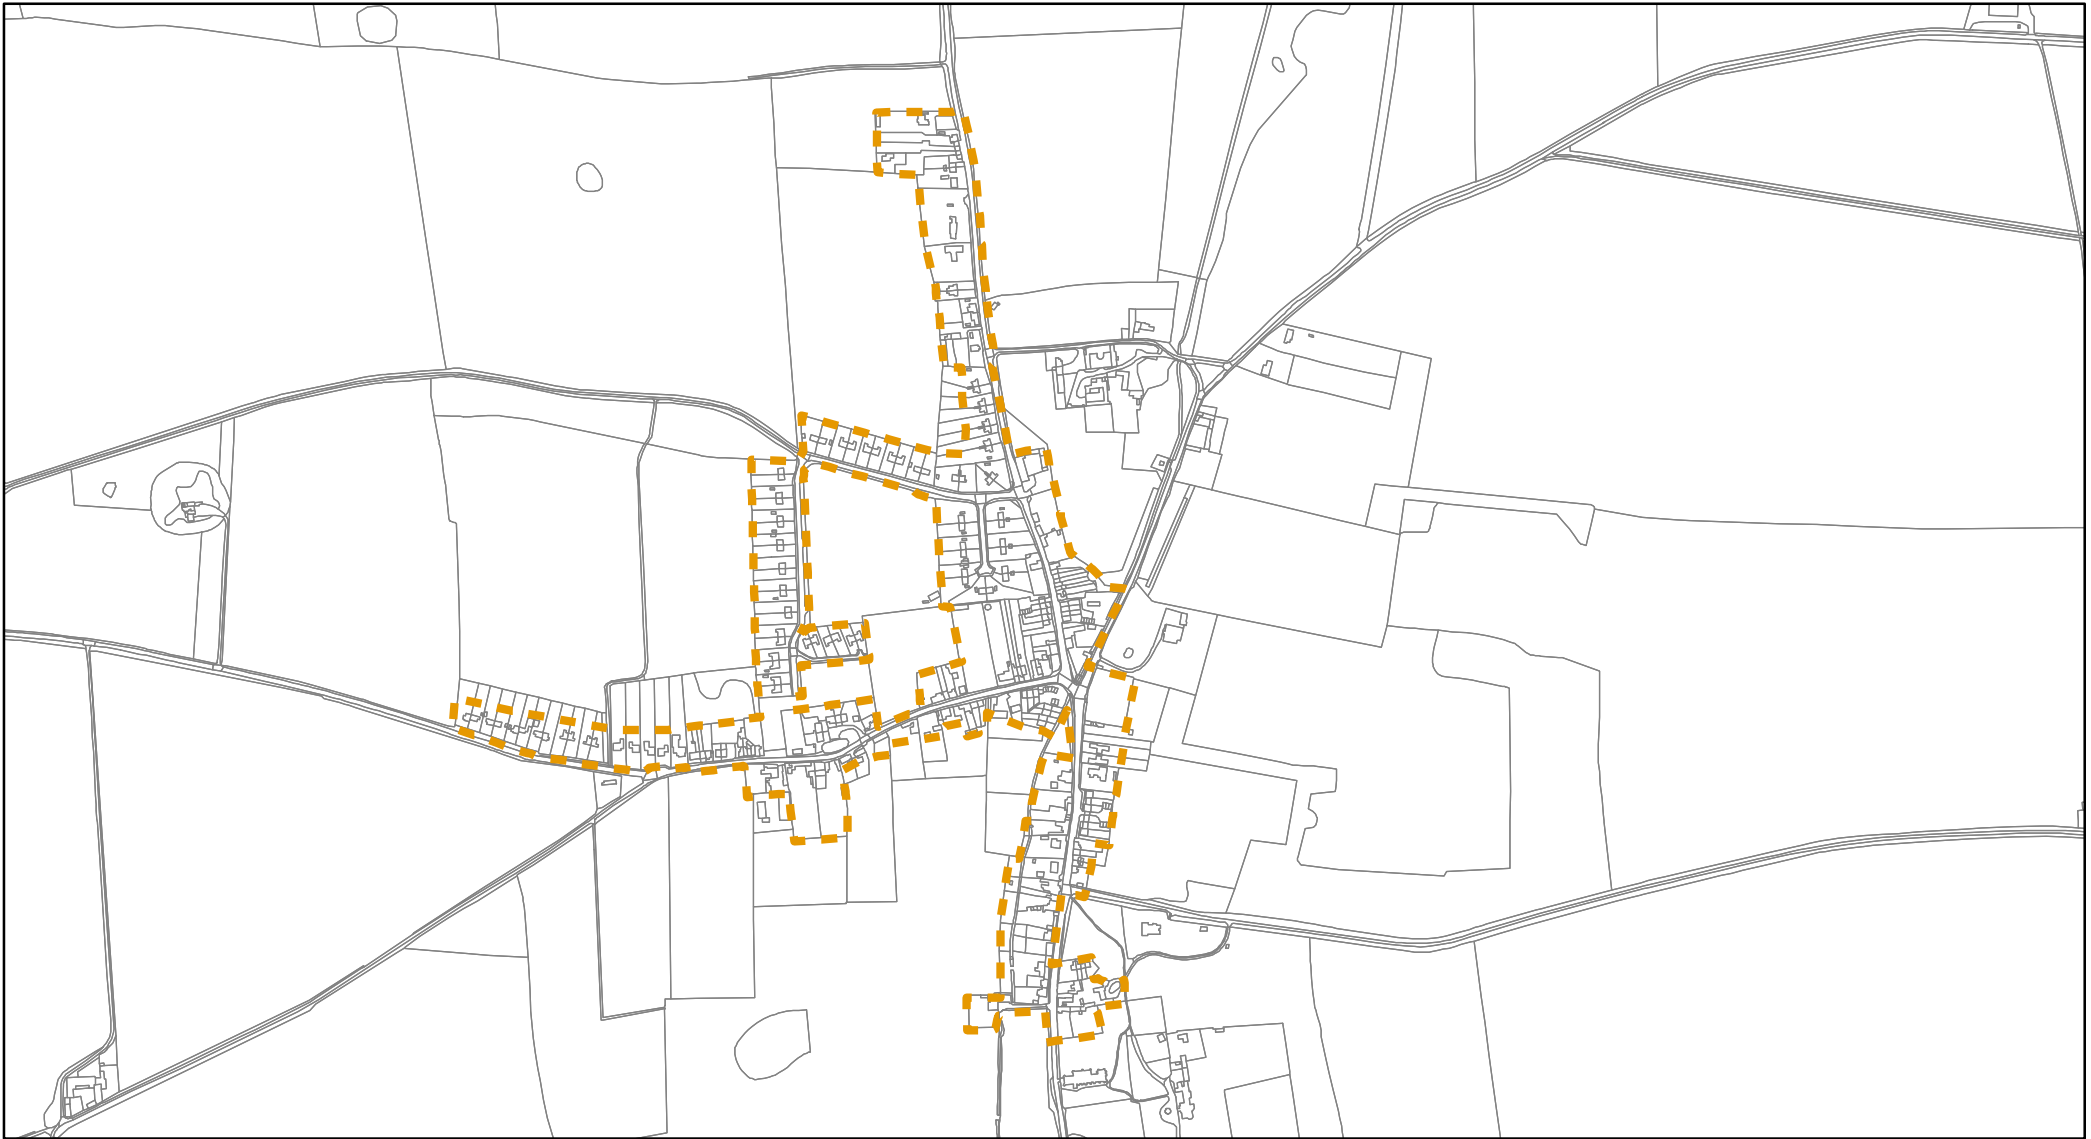

Borough Council of King's Lynn & West Norfolk Tel. 01553 616200 Email: ldf@west-norfolk.gov.uk	Title Suggested Development Boundary North Creake		Scale 1:8,000	Legend suggested new development boundary Parish Boundary
	Project / Details Local Plan review (2016 - 2036) 'Smaller Villages and Hamlets Boundary Suggestions'	Date 03/07/2017	Drawn by / Department FB/PP	
		Drawing / Reference Number 008	© Crown copyright and database rights 2017 Ordnance Survey 100024314