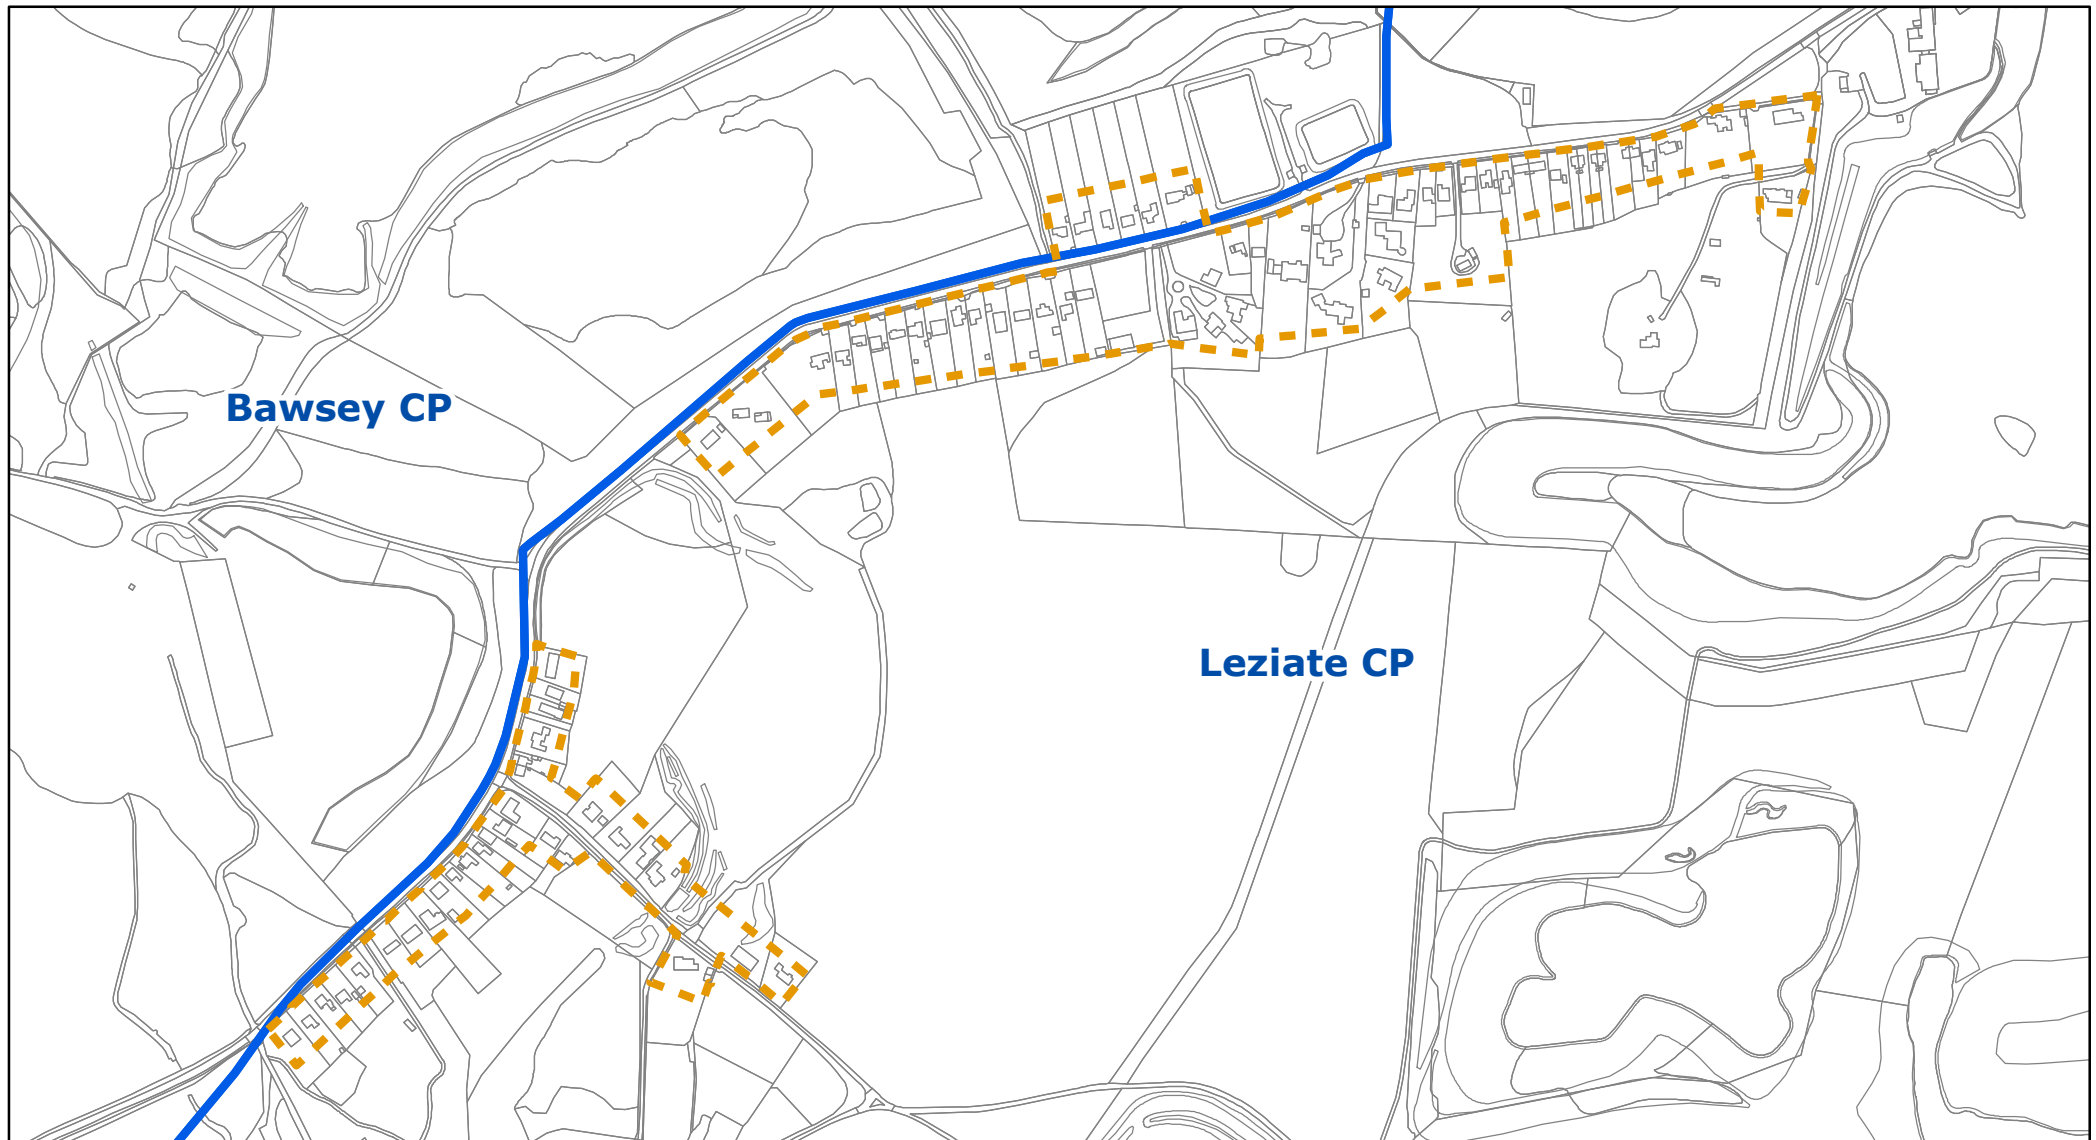

<p>Borough Council of King's Lynn & West Norfolk</p>  <p>Tel. 01553 616200 Email: ldf@west-norfolk.gov.uk</p>	<p>Title</p> <p>Suggested Development Boundary Gayton Thorpe</p>		<p>Scale</p> <p>1:6,000</p>	<p>Legend</p> <p> suggested new development boundary</p> <p> Parish Boundary</p>
	<p>Project / Details</p> <p>Local Plan review (2016 - 2036) 'Smaller Villages and Hamlets Boundary Suggestions'</p>		<p>Date</p> <p>03/07/2017</p>	
		<p>Drawn by / Department</p> <p>FB/PP</p>		
		<p>Drawing / Reference Number</p> <p>006</p>		<p>© Crown copyright and database rights 2017 Ordnance Survey 100024314</p>