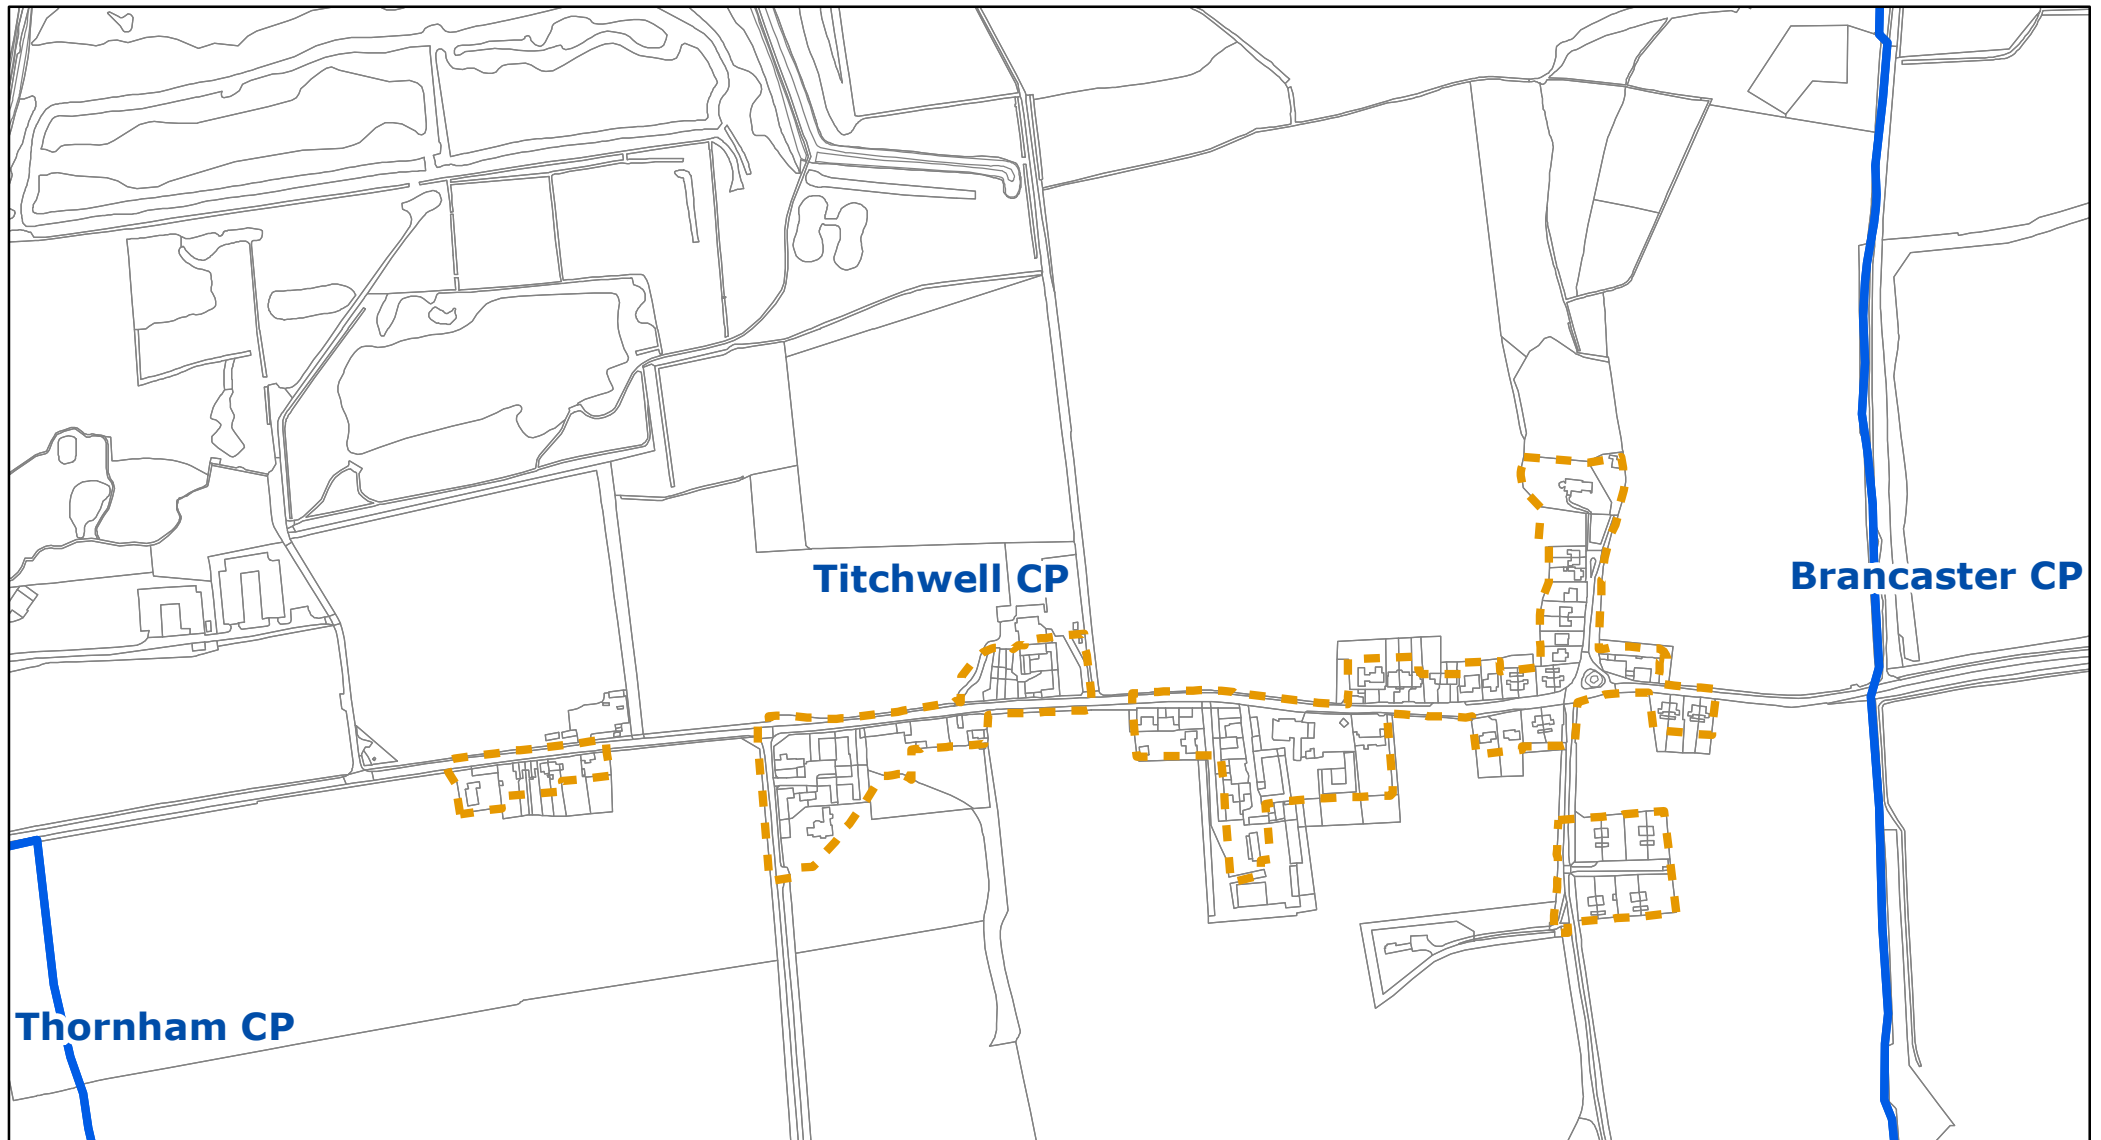

Borough Council of King's Lynn & West Norfolk Tel. 01553 616200 Email: ldf@west-norfolk.gov.uk	Title Suggested Development Boundary Titchwell		Scale 1:6,000	Legend suggested new development boundary Parish Boundary	
	Project / Details Local Plan review (2016 - 2036) 'Smaller Villages and Hamlets Boundary Suggestions'		Date 04/07/2017		Drawn by / Department FB/PP
			Drawing / Reference Number 011	© Crown copyright and database rights 2017 Ordnance Survey 100024314