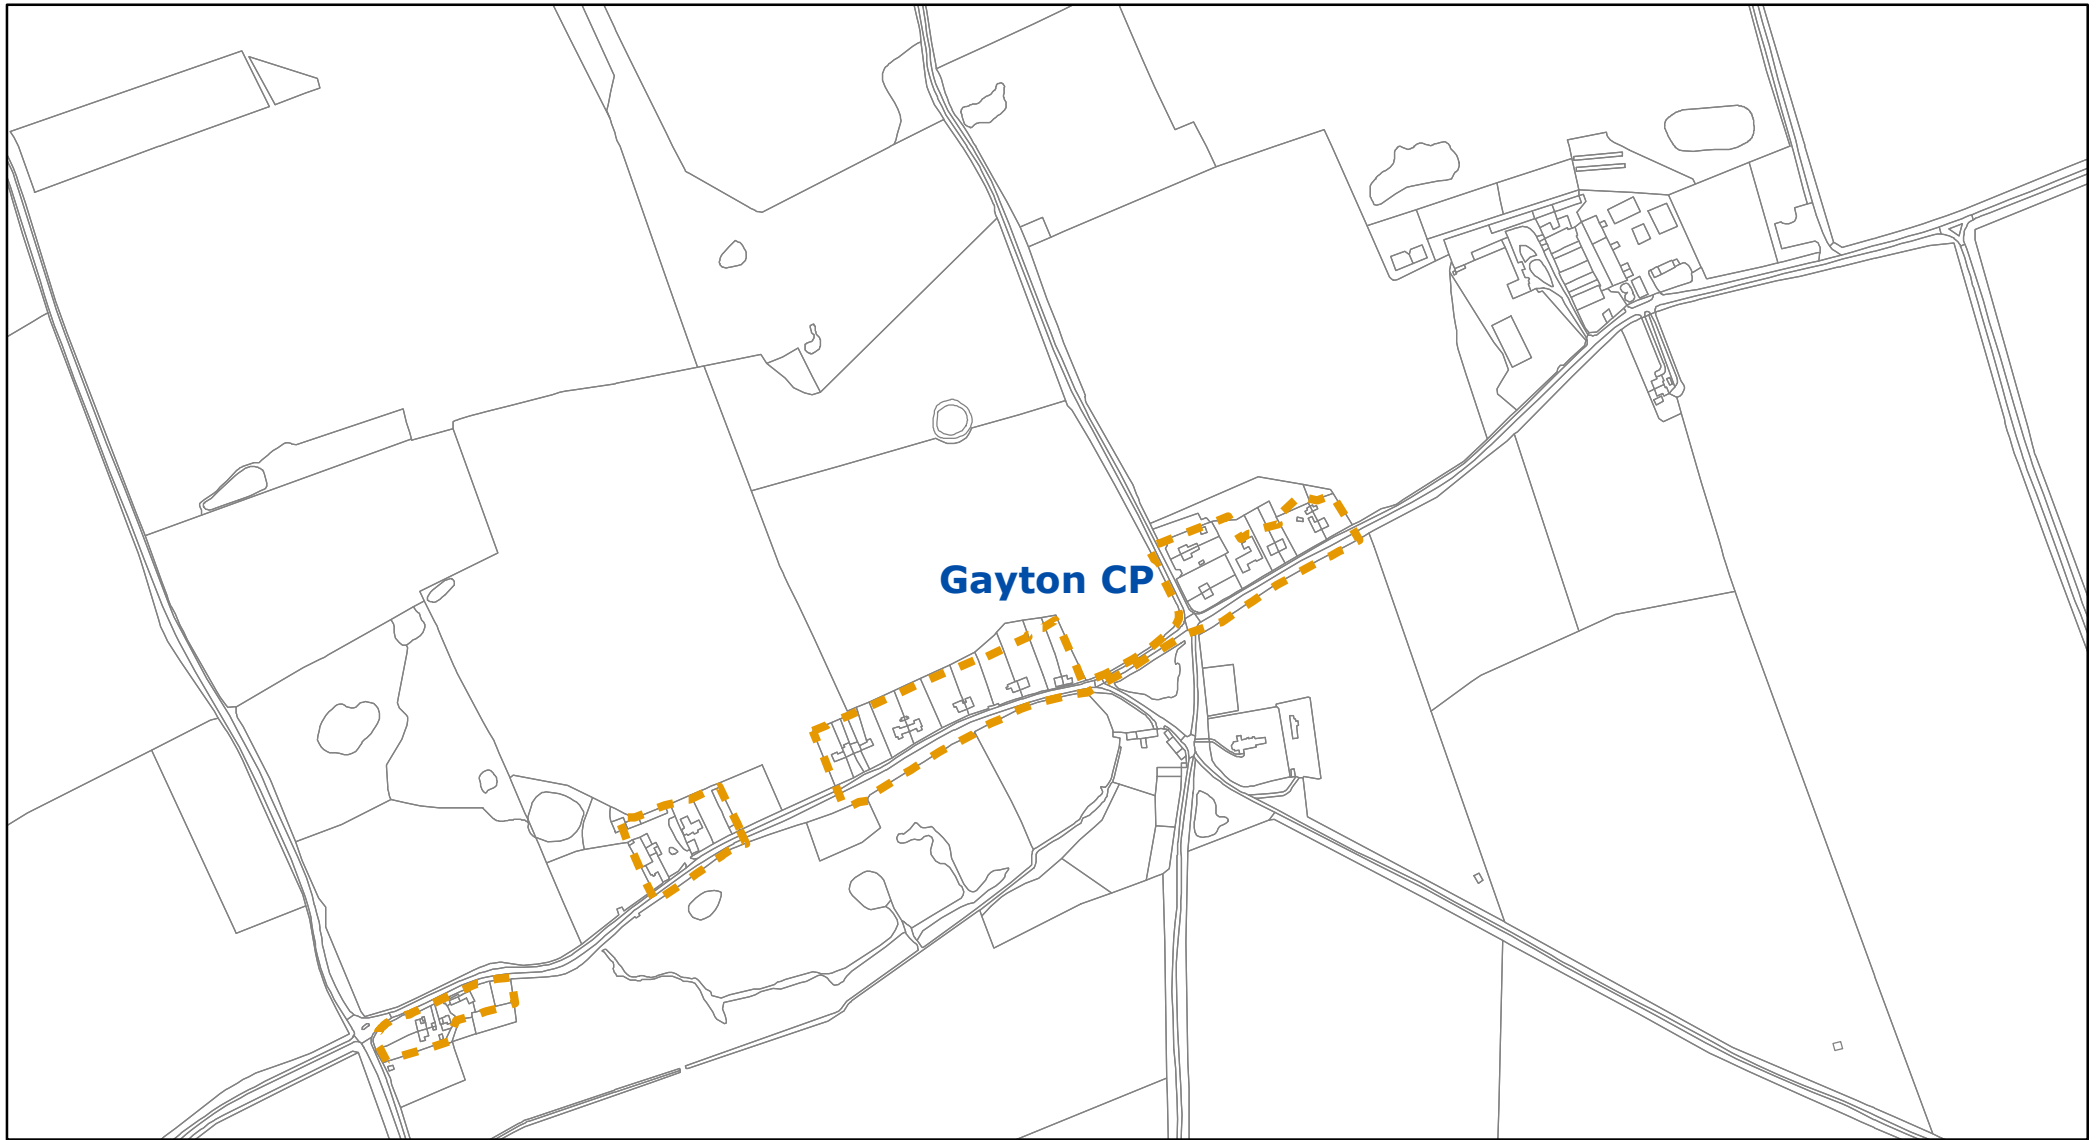

Borough Council of King's Lynn & West Norfolk Tel. 01553 616200 Email: ldf@west-norfolk.gov.uk	Title Suggested Development Boundary Gayton Thorpe		Scale 1:6,000	Legend suggested new development boundary Parish Boundary
	Project / Details Local Plan review (2016 - 2036) 'Smaller Villages and Hamlets Boundary Suggestions'		Date 03/07/2017	
		Drawn by / Department FB/PP		
		Drawing / Reference Number 006		© Crown copyright and database rights 2017 Ordnance Survey 100024314