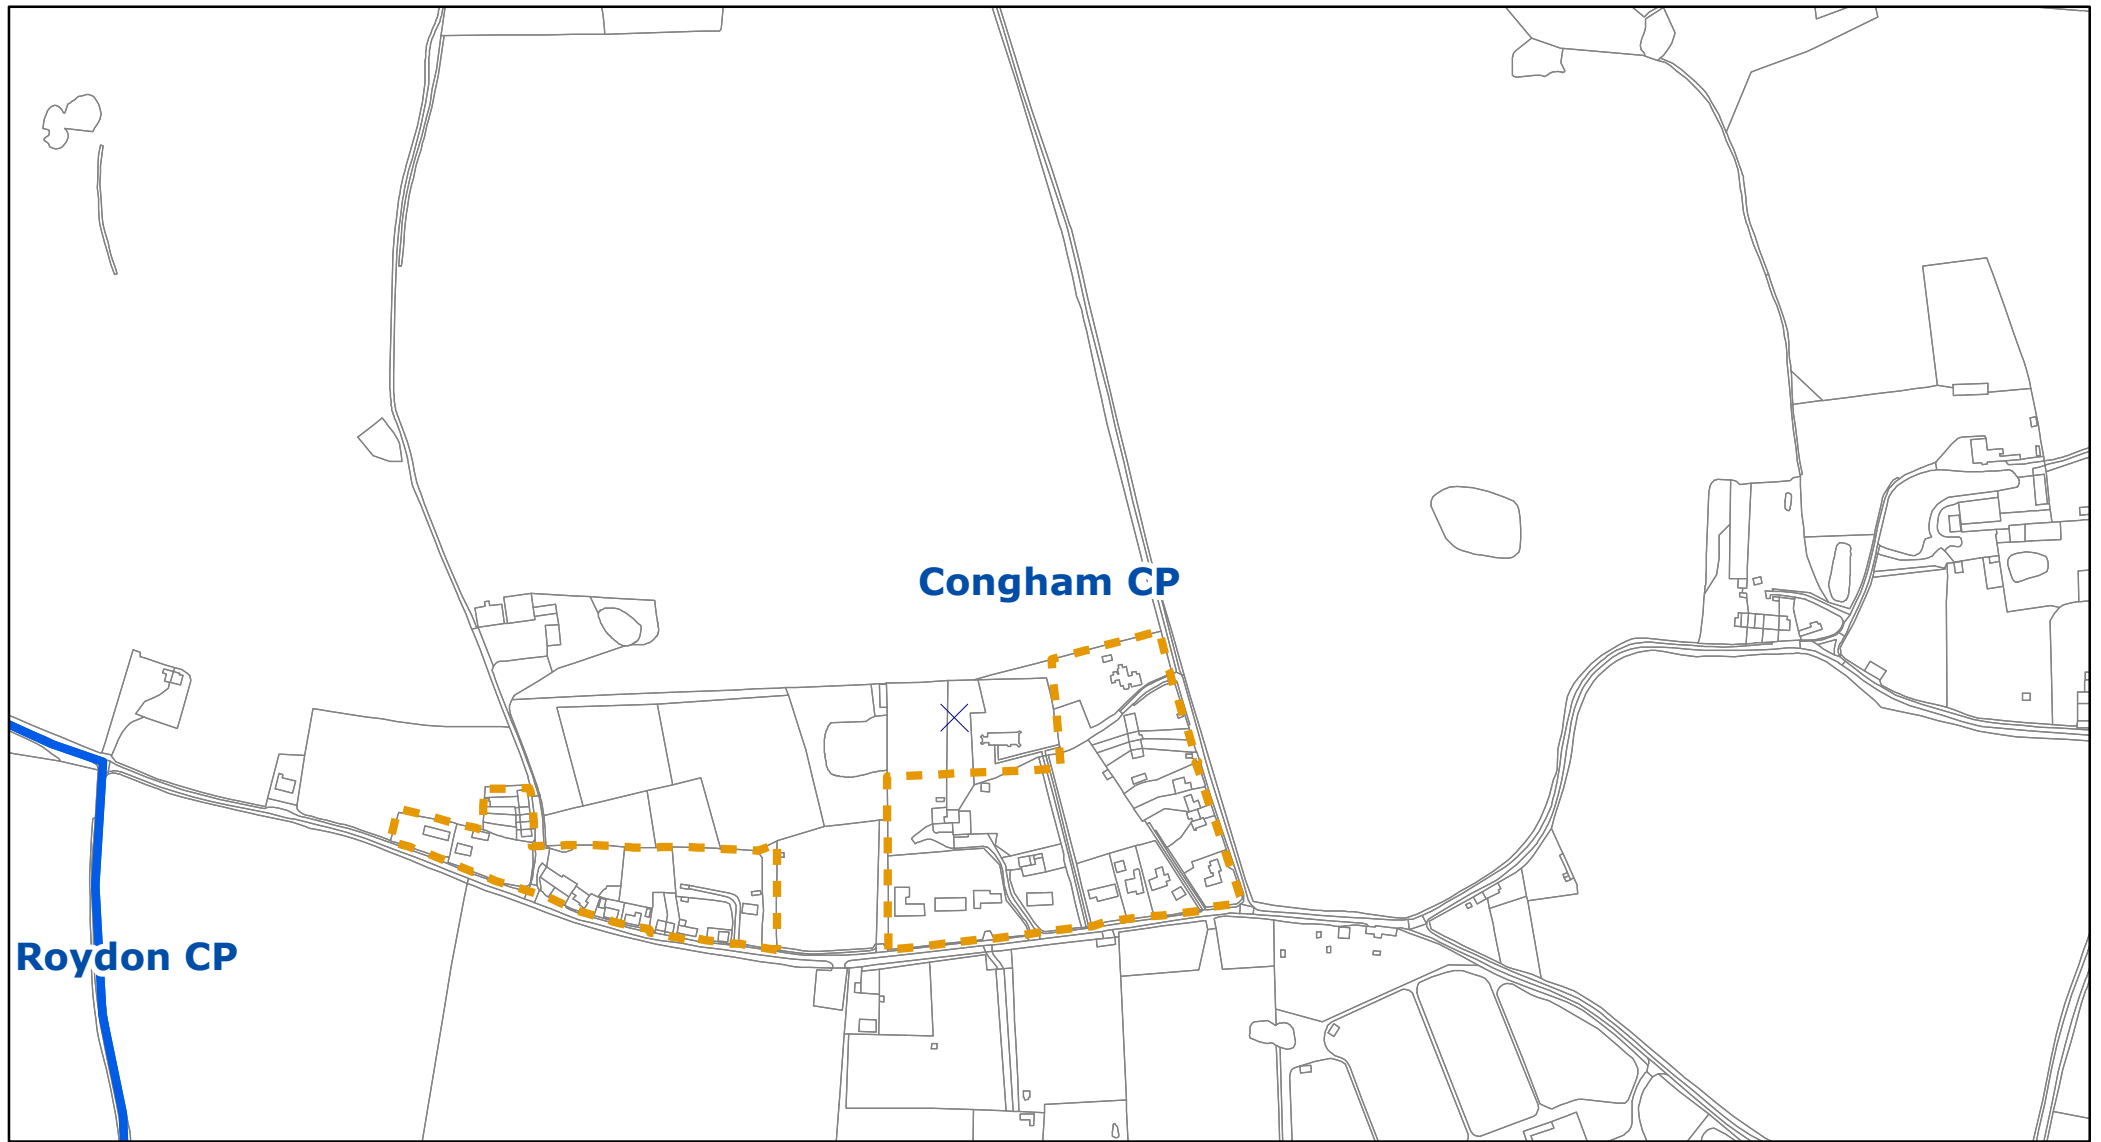

Borough Council of King's Lynn & West Norfolk Tel. 01553 616200 Email: ldf@west-norfolk.gov.uk	Title Suggested Development Boundary Congham		Scale 1:5,000	Legend suggested new development boundary Parish Boundary	© Crown copyright and database rights 2017 Ordnance Survey 100024314	
	Project / Details Local Plan review (2016 - 2036) 'Smaller Villages and Hamlets Boundary Suggestions'		Date 03/07/2017			Drawn by / Department FB/PP
		Drawing / Reference Number 005