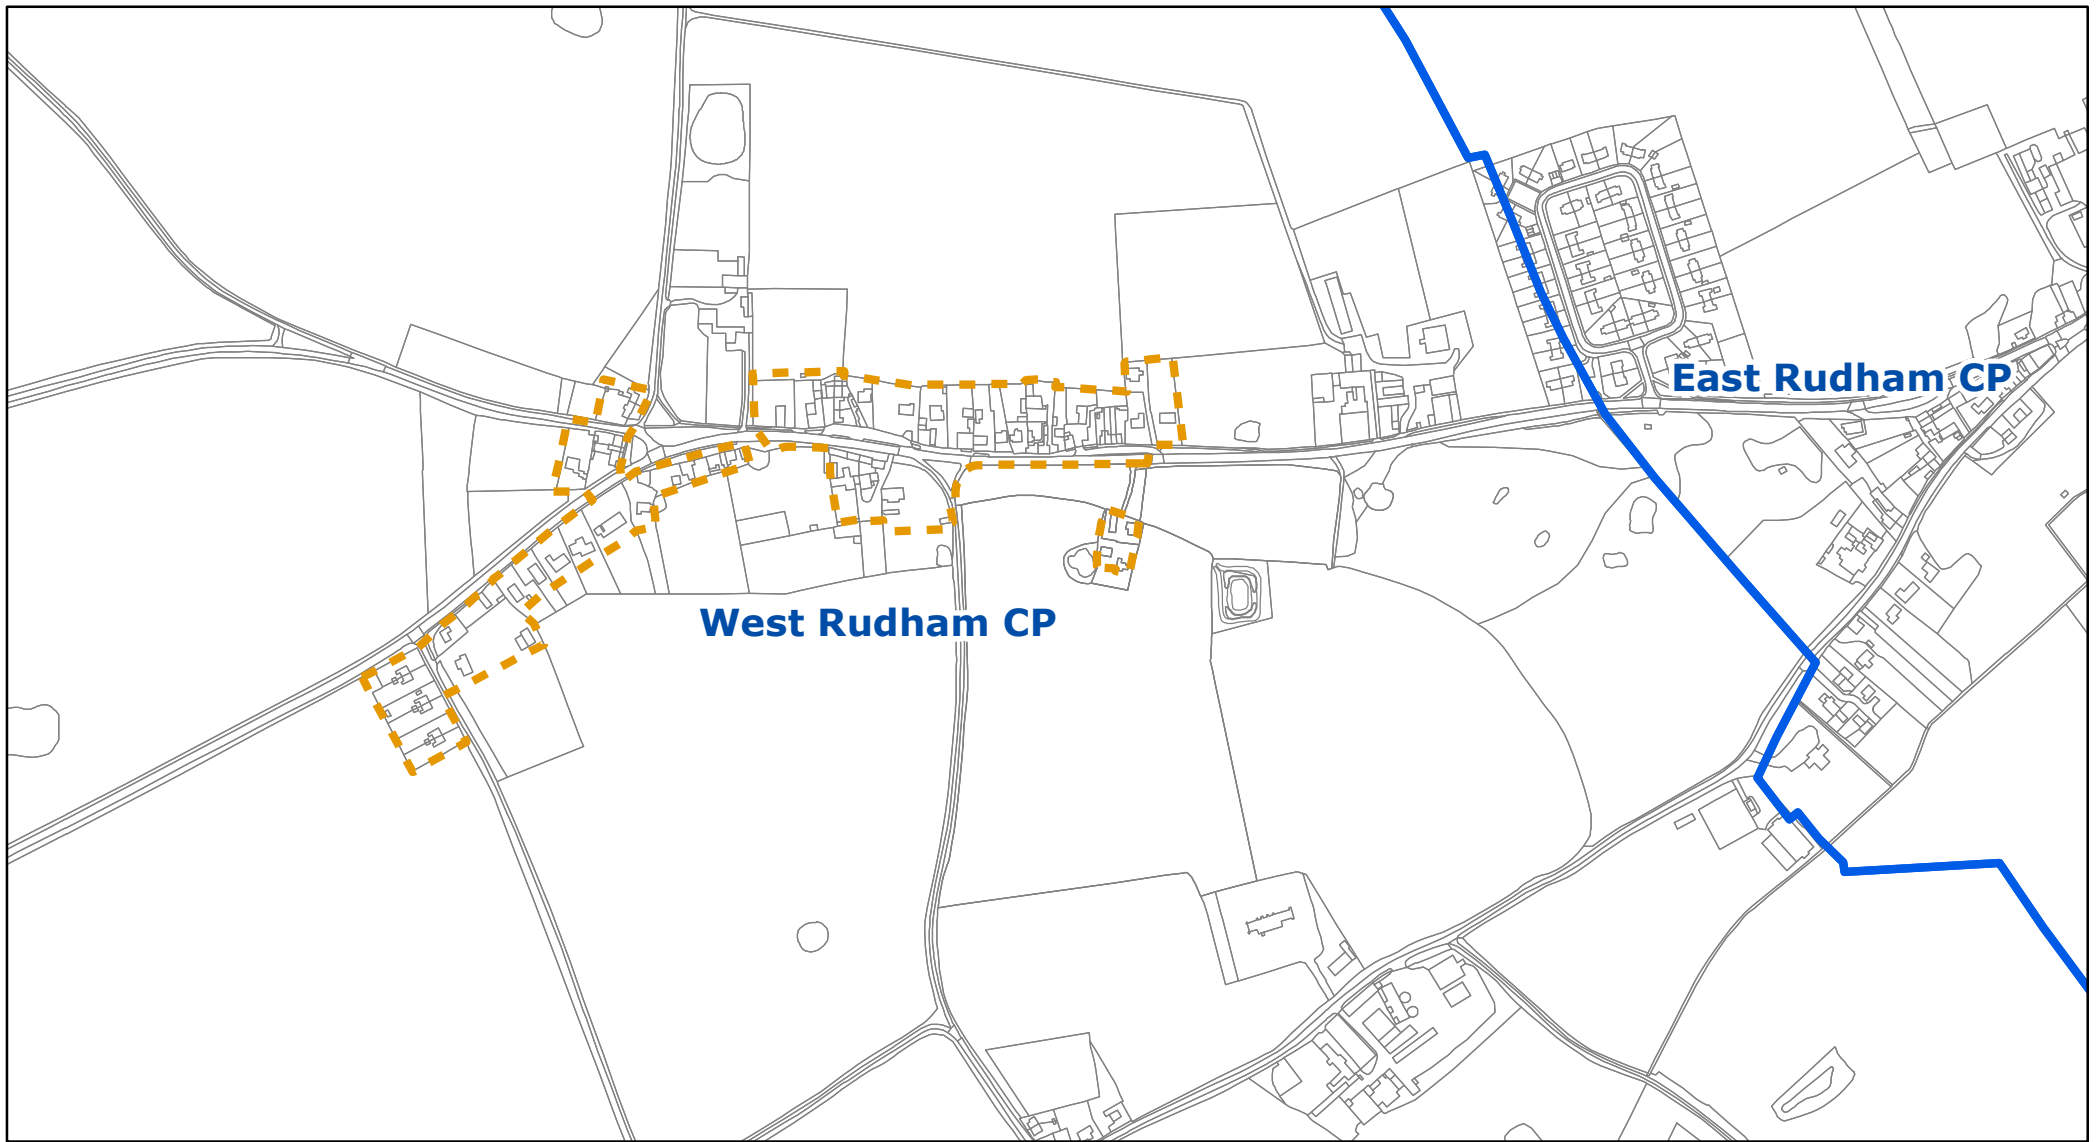

Borough Council of King's Lynn & West Norfolk Tel. 01553 616200 Email: ldf@west-norfolk.gov.uk	Title Suggested Development Boundary West Rudham		Scale 1:6,000	Legend suggested new development boundary Parish Boundary
	Project / Details Local Plan review (2016 - 2036) 'Smaller Villages and Hamlets Boundary Suggestions'		Date 04/07/2017	
			Drawn by / Department FB/PP	
			Drawing / Reference Number 013	

© Crown copyright and database rights 2017
Ordnance Survey 100024314