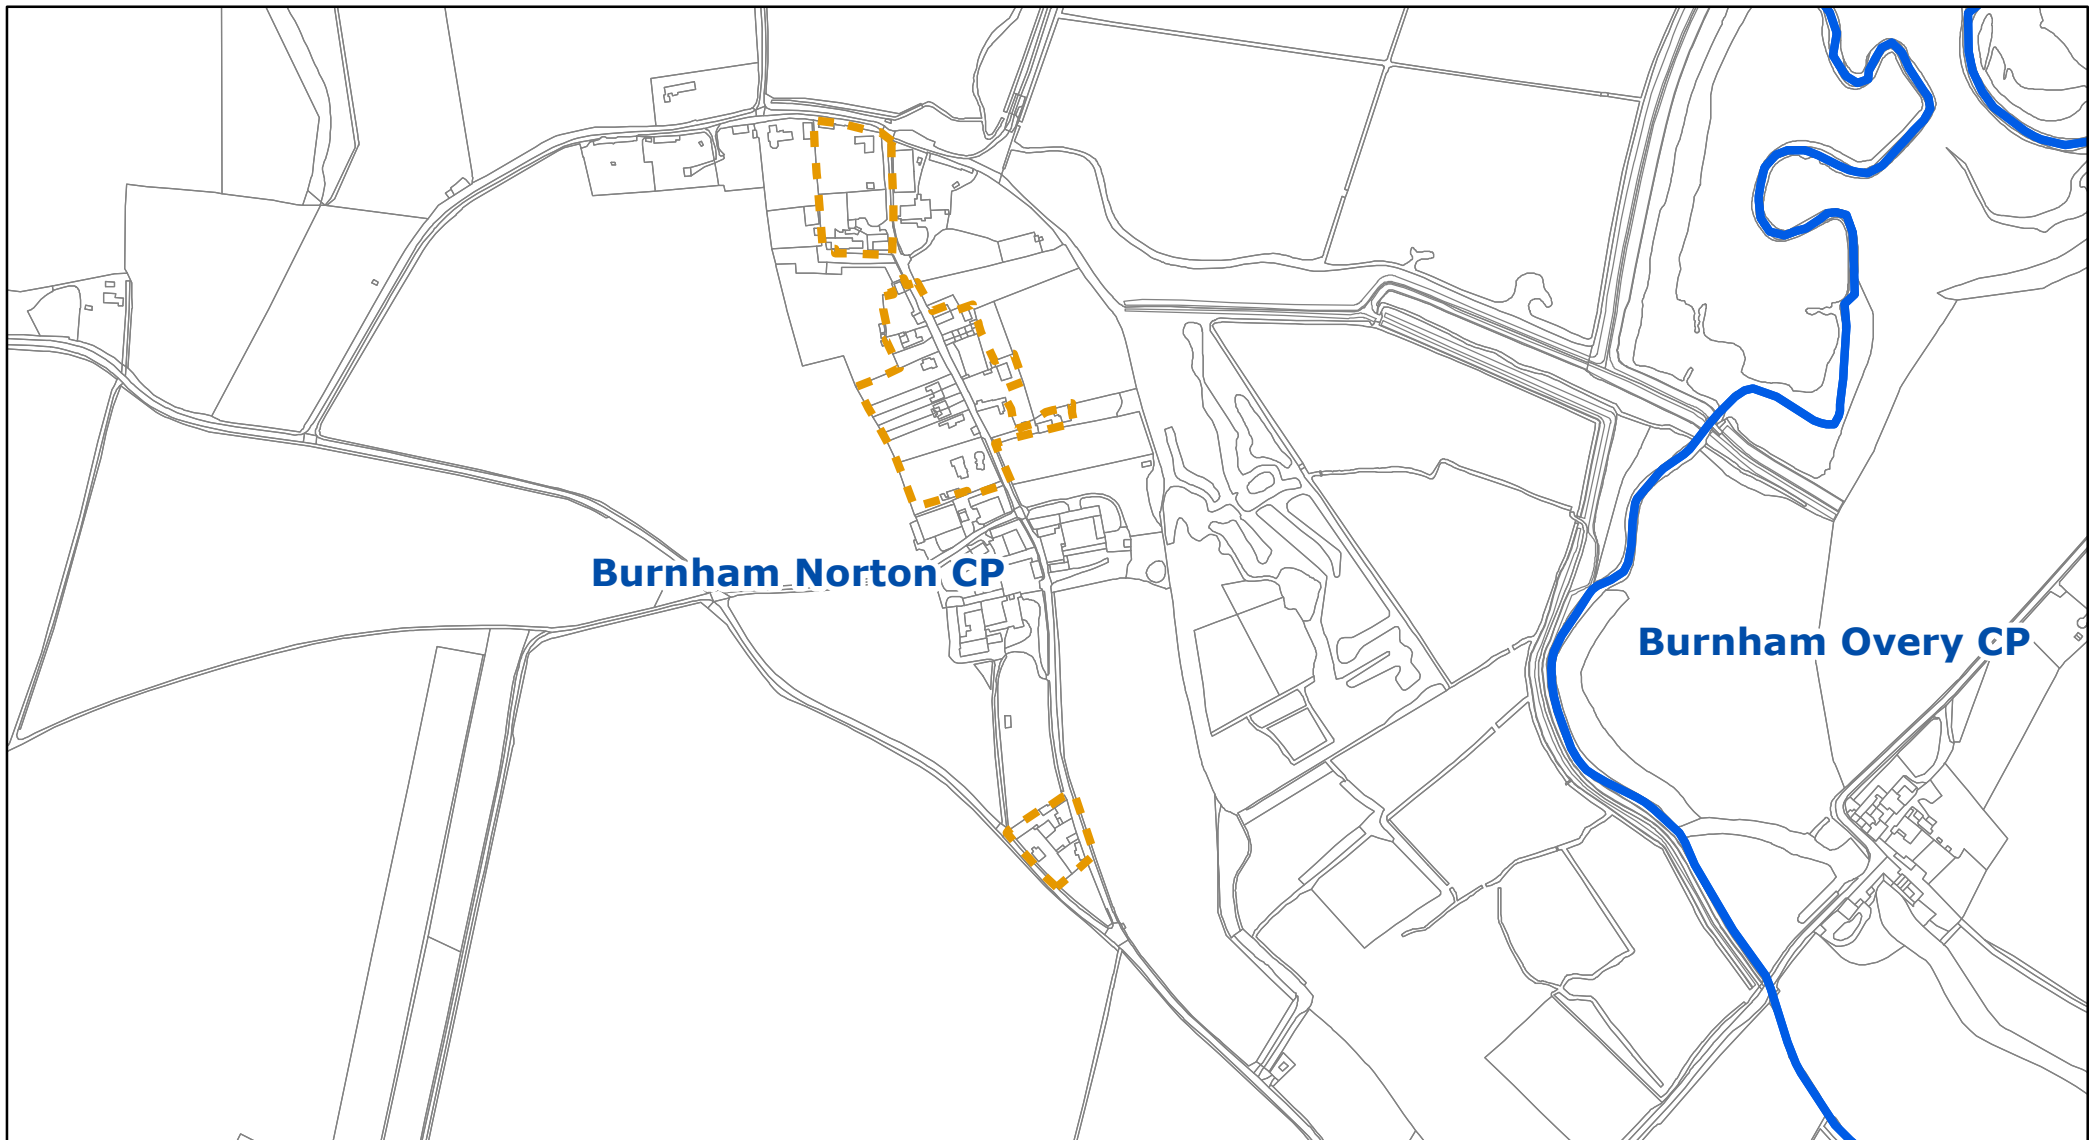

<p>Borough Council of King's Lynn & West Norfolk</p>  <p>Tel. 01553 616200 Email: ldf@west-norfolk.gov.uk</p>	<p>Title</p> <p>Suggested Development Boundary Bawsey</p>		<p>Scale</p> <p>1:8,000</p>	<p>Legend</p> <p> suggested new development boundary</p> <p> Parish Boundary</p>
	<p>Project / Details</p> <p>Local Plan review (2016 - 2036) 'Smaller Villages and Hamlets Boundary Suggestions'</p>	<p>Date</p> <p>03/07/2017</p>	<p>Drawn by / Department</p> <p>FB/PP</p>	
	<p>Drawing / Reference Number</p> <p>001</p>	<p>© Crown copyright and database rights 2017 Ordnance Survey 100024314</p>		