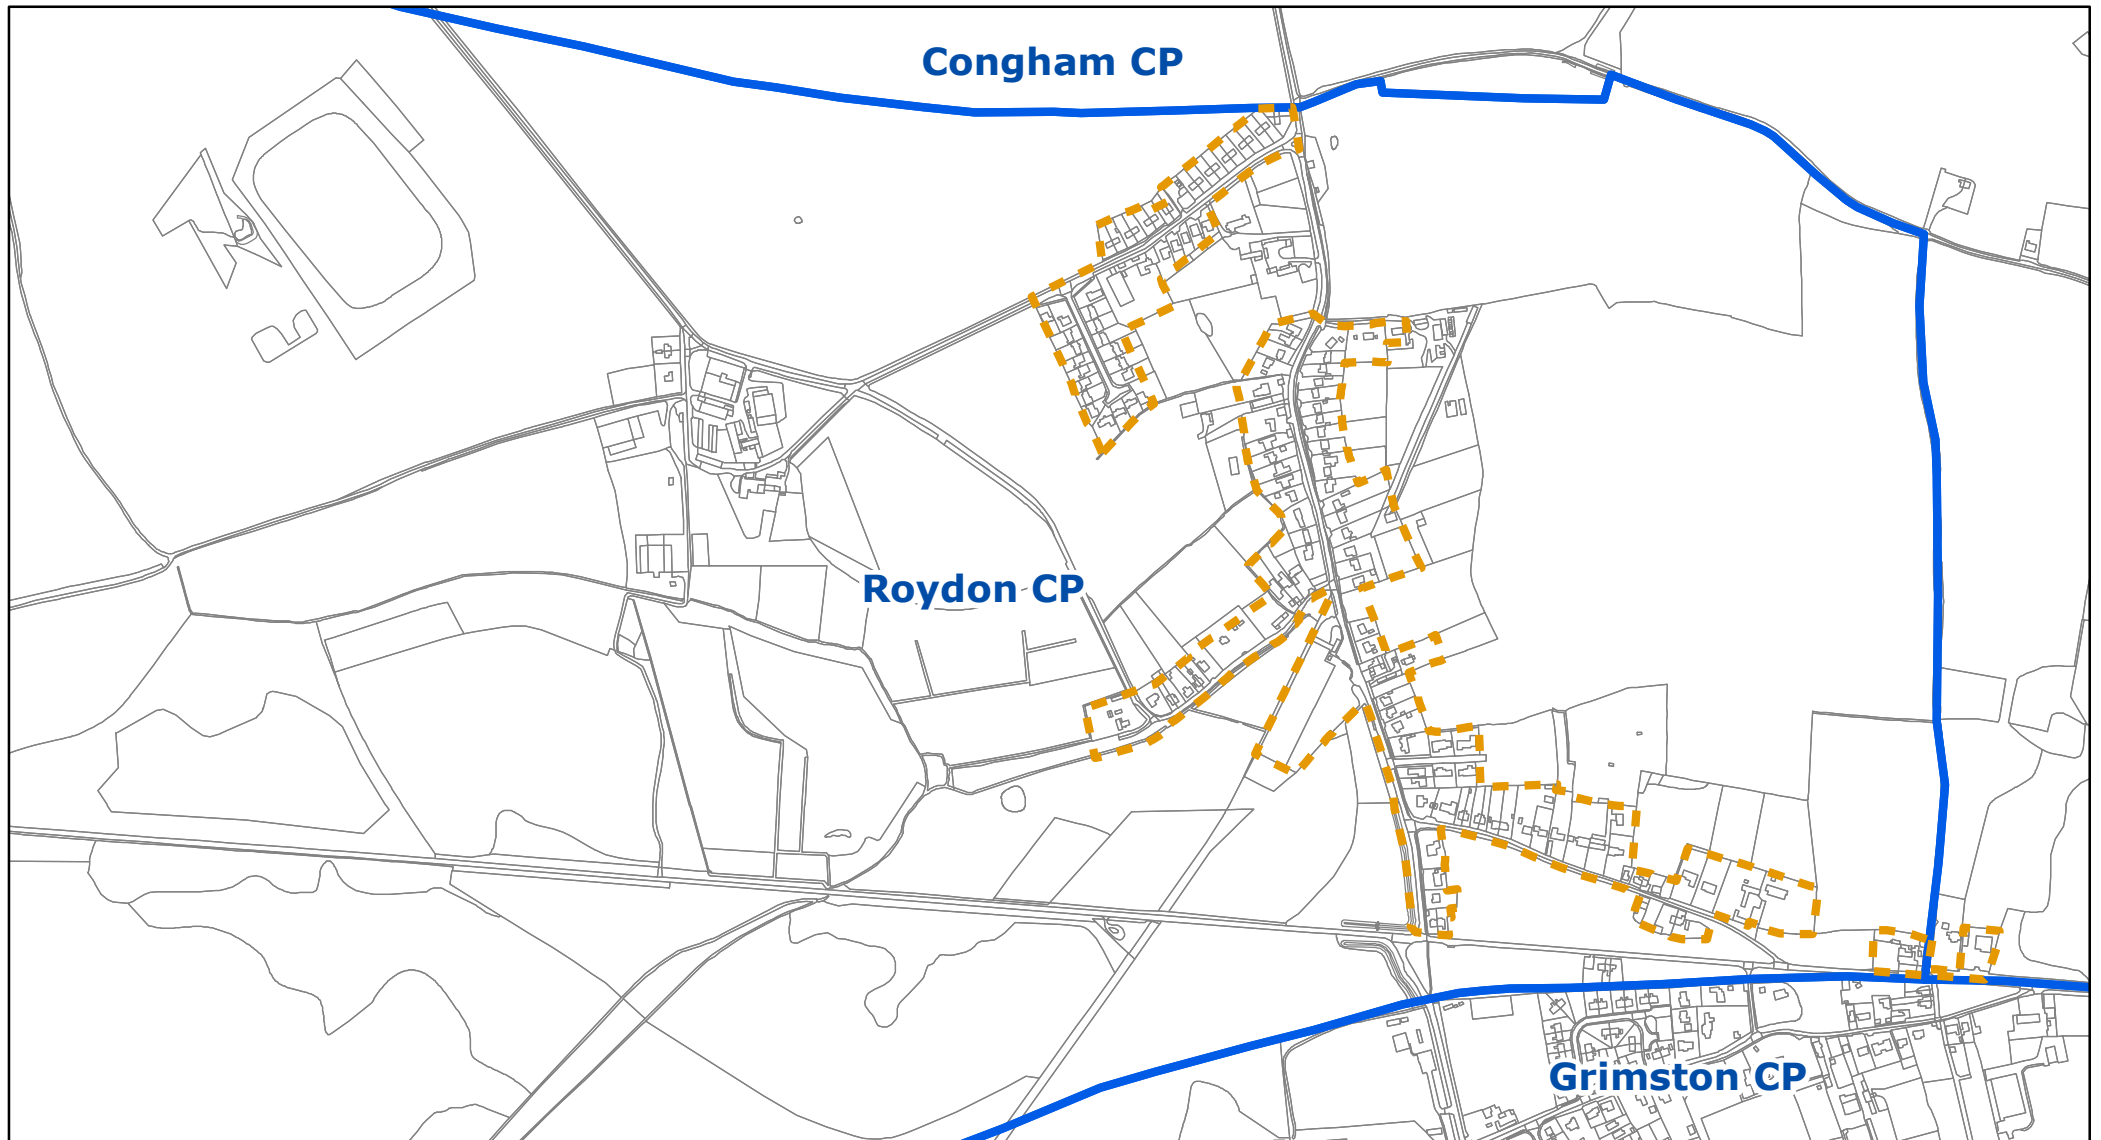

© Crown copyright and database rights 2017
Ordnance Survey 100024314

<p>Borough Council of King's Lynn & West Norfolk</p>  <p>Tel. 01553 616200 Email: ldf@west-norfolk.gov.uk</p>	<p>Title</p> <p>Suggested Development Boundary Ringstead</p>		<p>Scale</p> <p>1:10,000</p>	<p>Legend</p> <p> suggested new development boundary</p> <p> Parish Boundary</p>
	<p>Project / Details</p> <p>Local Plan review (2016 - 2036) 'Smaller Villages and Hamlets Boundary Suggestions'</p>		<p>Date</p> <p>05/07/2017</p>	
		<p>Drawn by / Department</p> <p>FB/PP</p>		
		<p>Drawing / Reference Number</p> <p>014</p>		<p>© Crown copyright and database rights 2017 Ordnance Survey 100024314</p>