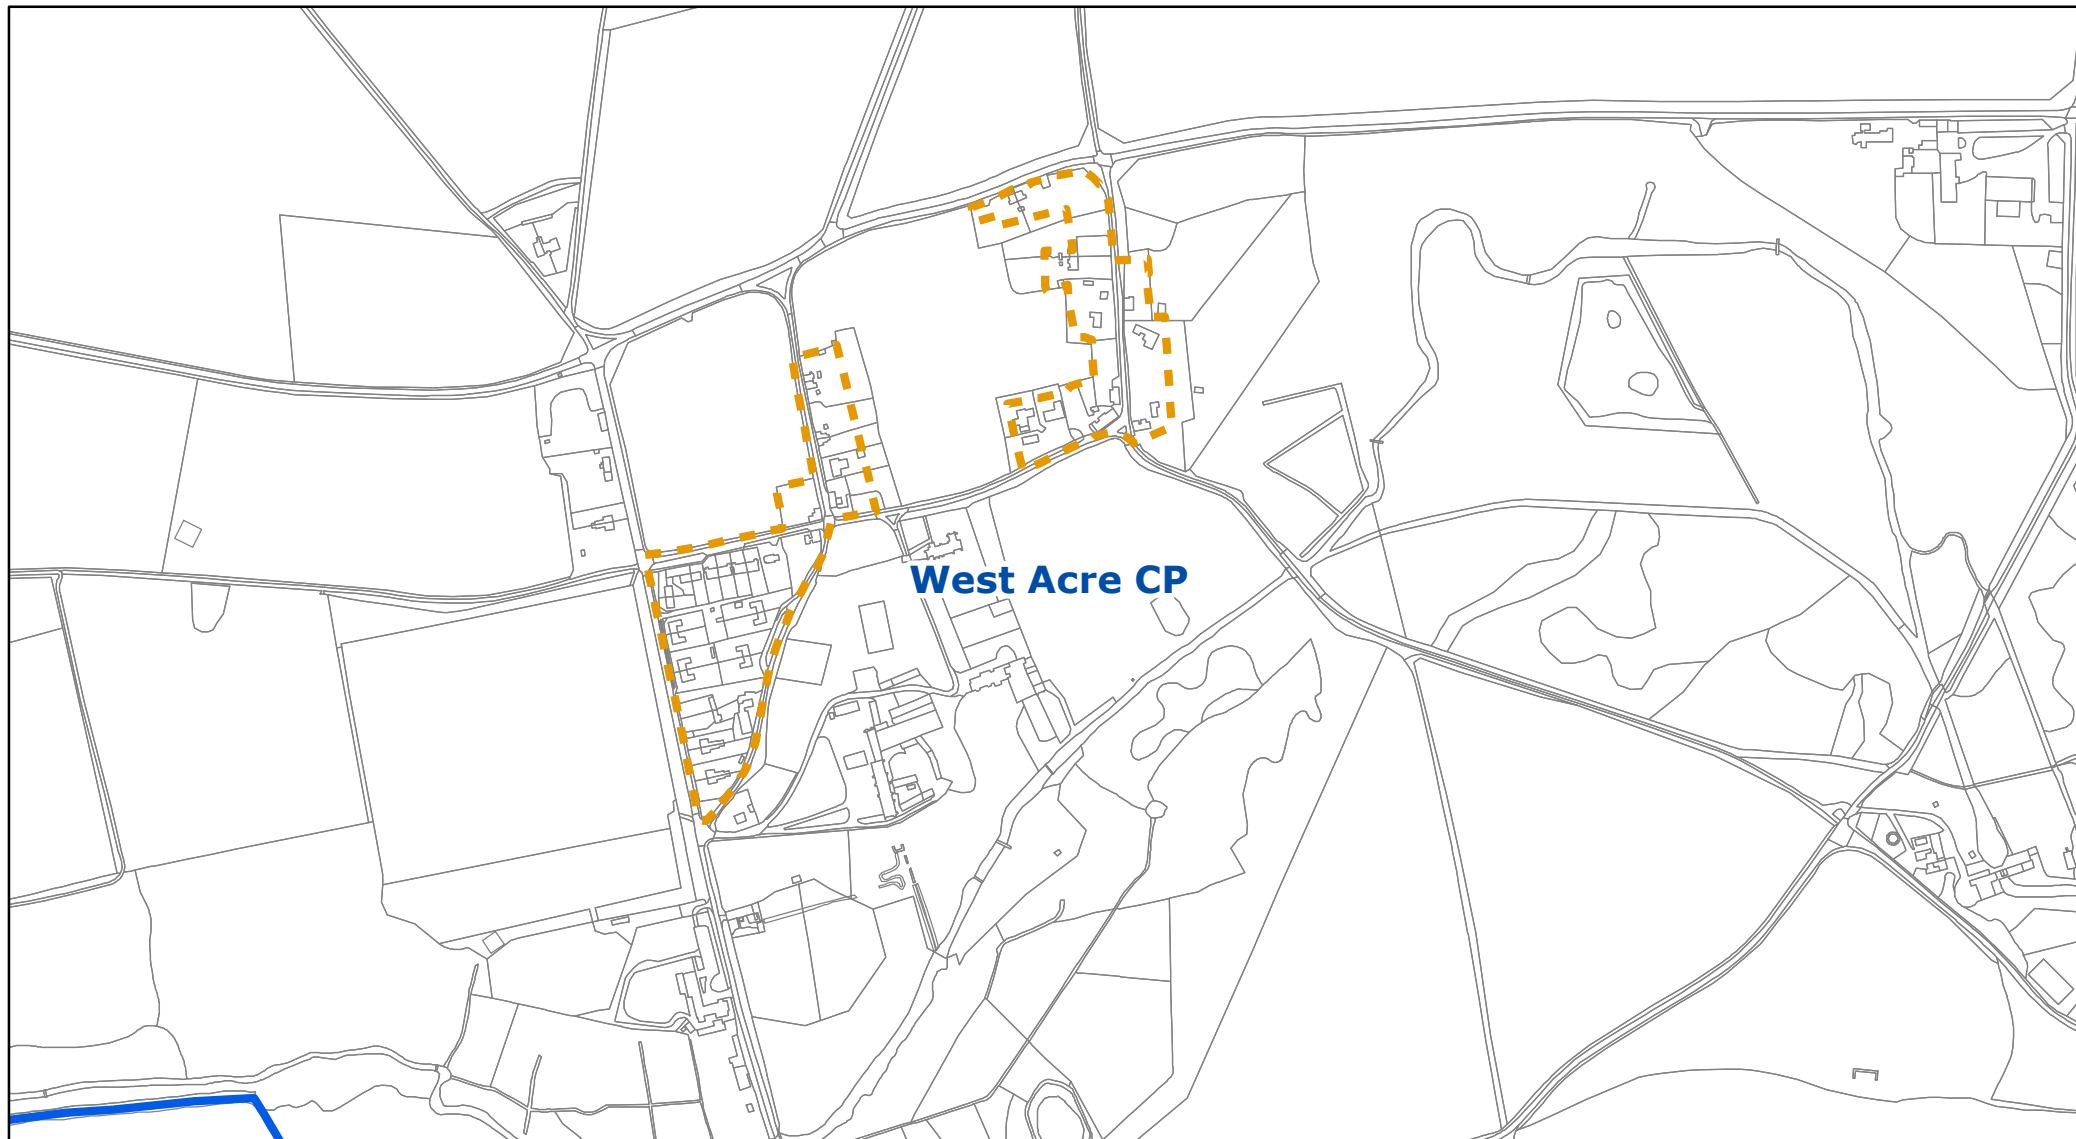

Borough Council of King's Lynn & West Norfolk Tel. 01553 616200 Email: ldf@west-norfolk.gov.uk	Title Suggested Development Boundary West Acre		Scale 1:6,000	Legend suggested new development boundary Parish Boundary
	Project / Details Local Plan review (2016 - 2036) 'Smaller Villages and Hamlets Boundary Suggestions'		Date 04/07/2017	
			Drawn by / Department FB/PP	
			Drawing / Reference Number 012	

© Crown copyright and database rights 2017
Ordnance Survey 100024314